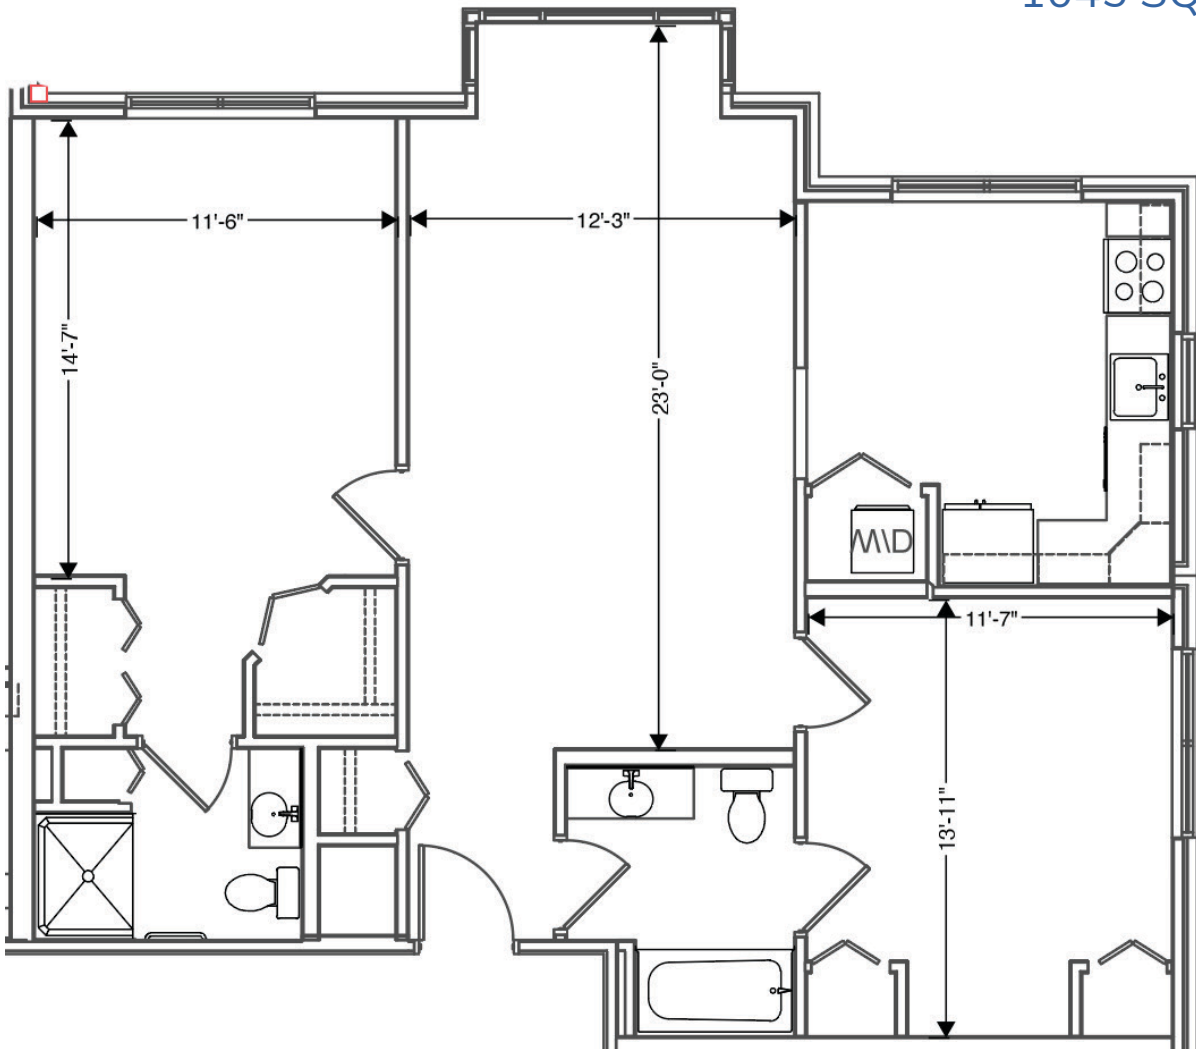

VERENA[®] AT HILLIARD

BY TRUE CONNECTION COMMUNITIES[®]

INDEPENDENT LIVING

ELM

**2 Bedroom /
2 Bath**

1045 SQ FT

All square footage and dimensions listed are approximate

4604 Hickory Chase Way, Hilliard, OH 43026 | www.VerenaAtHilliard.com