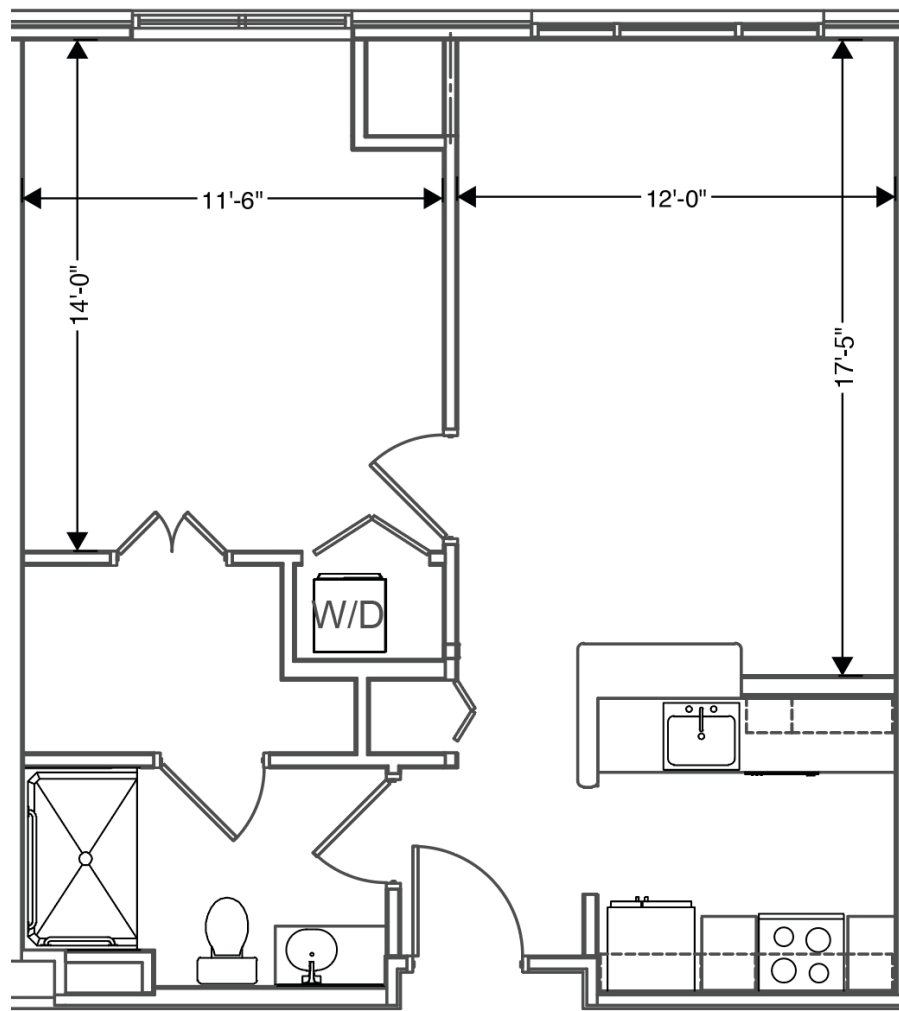

### CHESTNUT C

1 Bedroom /  
1 Bath

674 SQ FT

All square footage and dimensions listed are approximate

4604 Hickory Chase Way, Hilliard, OH 43026 | [www.VerenaAtHilliard.com](http://www.VerenaAtHilliard.com)