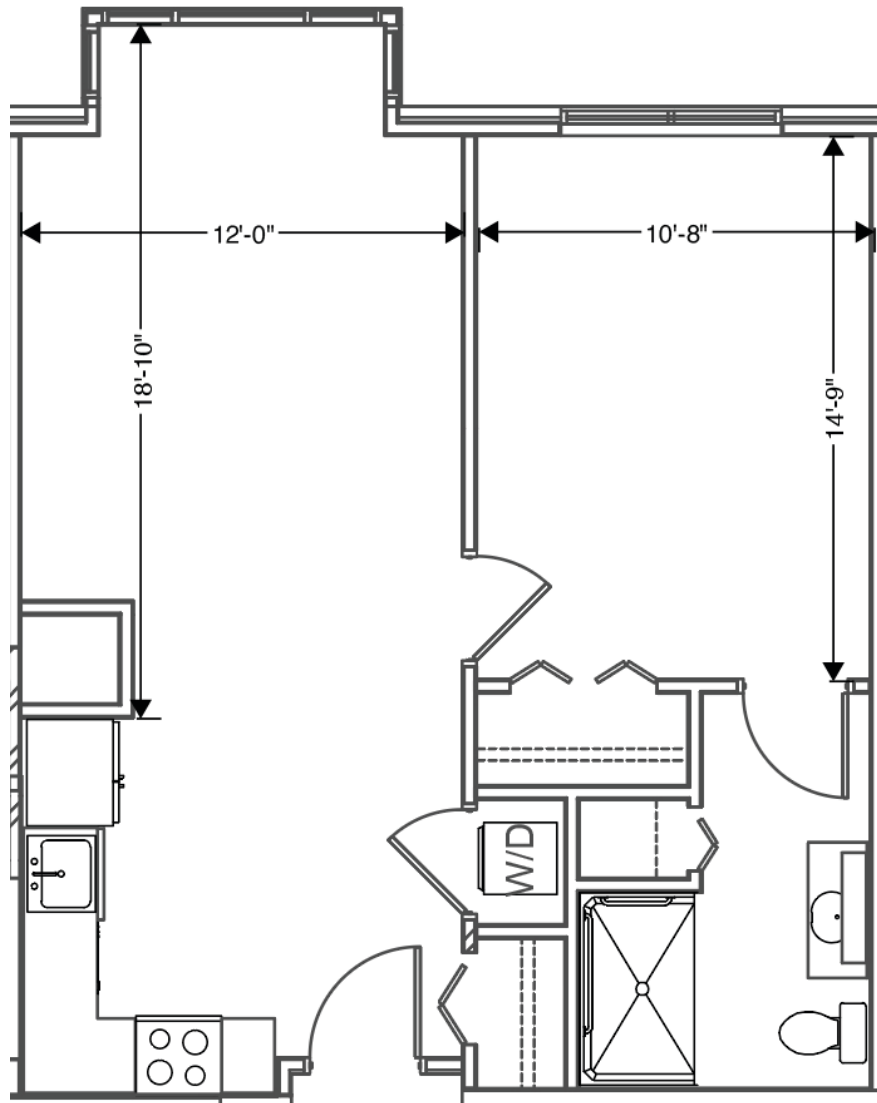

VERENA[®]

AT HILLIARD

BY TRUE CONNECTION COMMUNITIES[®]

INDEPENDENT LIVING

CHESTNUT B

1 Bedroom /
1 Bath

630 SQ FT

All square footage and dimensions listed are approximate