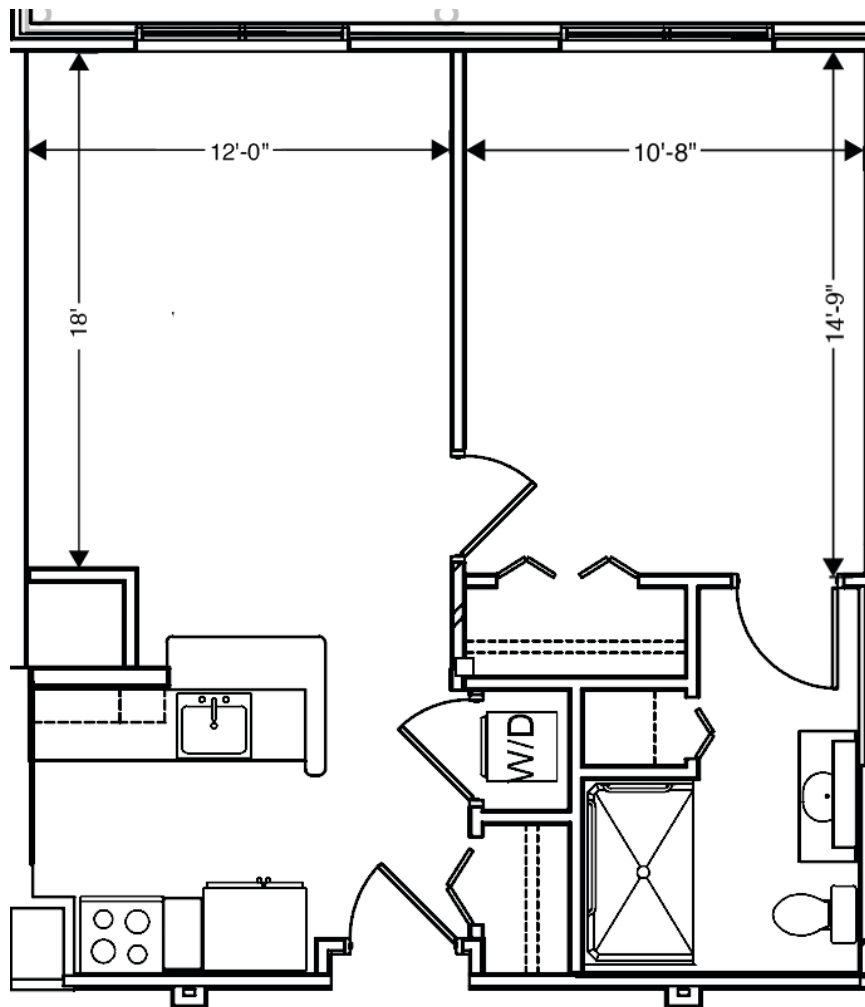

### CHESTNUT A

1 Bedroom /  
1 Bath

620 SQ FT

All square footage and dimensions listed are approximate

4604 Hickory Chase Way, Hilliard, OH 43026 | [www.VerenaAtHilliard.com](http://www.VerenaAtHilliard.com)