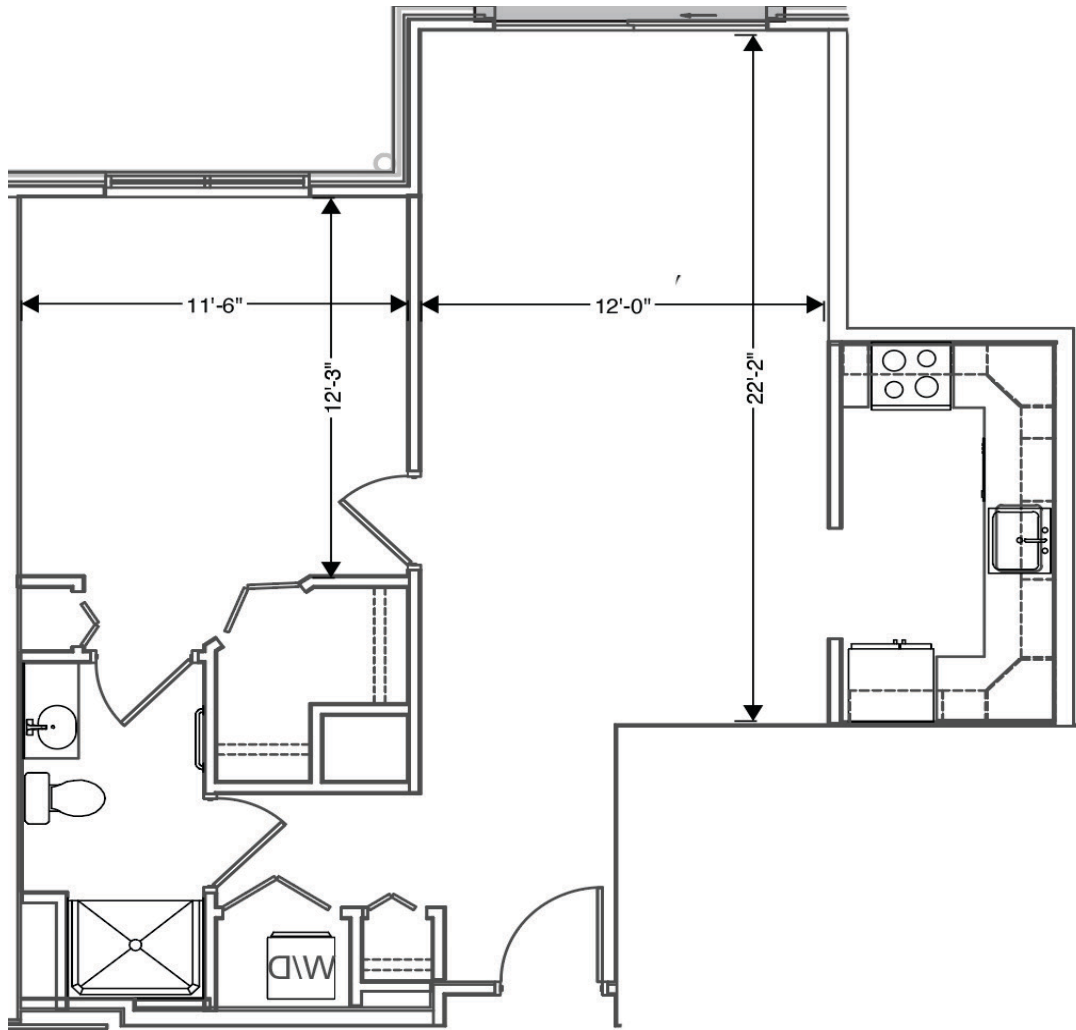

## BIRCH C

1 Bedroom /  
1 Bath

777 SQ FT

All square footage and dimensions listed are approximate

4604 Hickory Chase Way, Hilliard, OH 43026 | [www.VerenaAtHilliard.com](http://www.VerenaAtHilliard.com)

**614-964-0105**