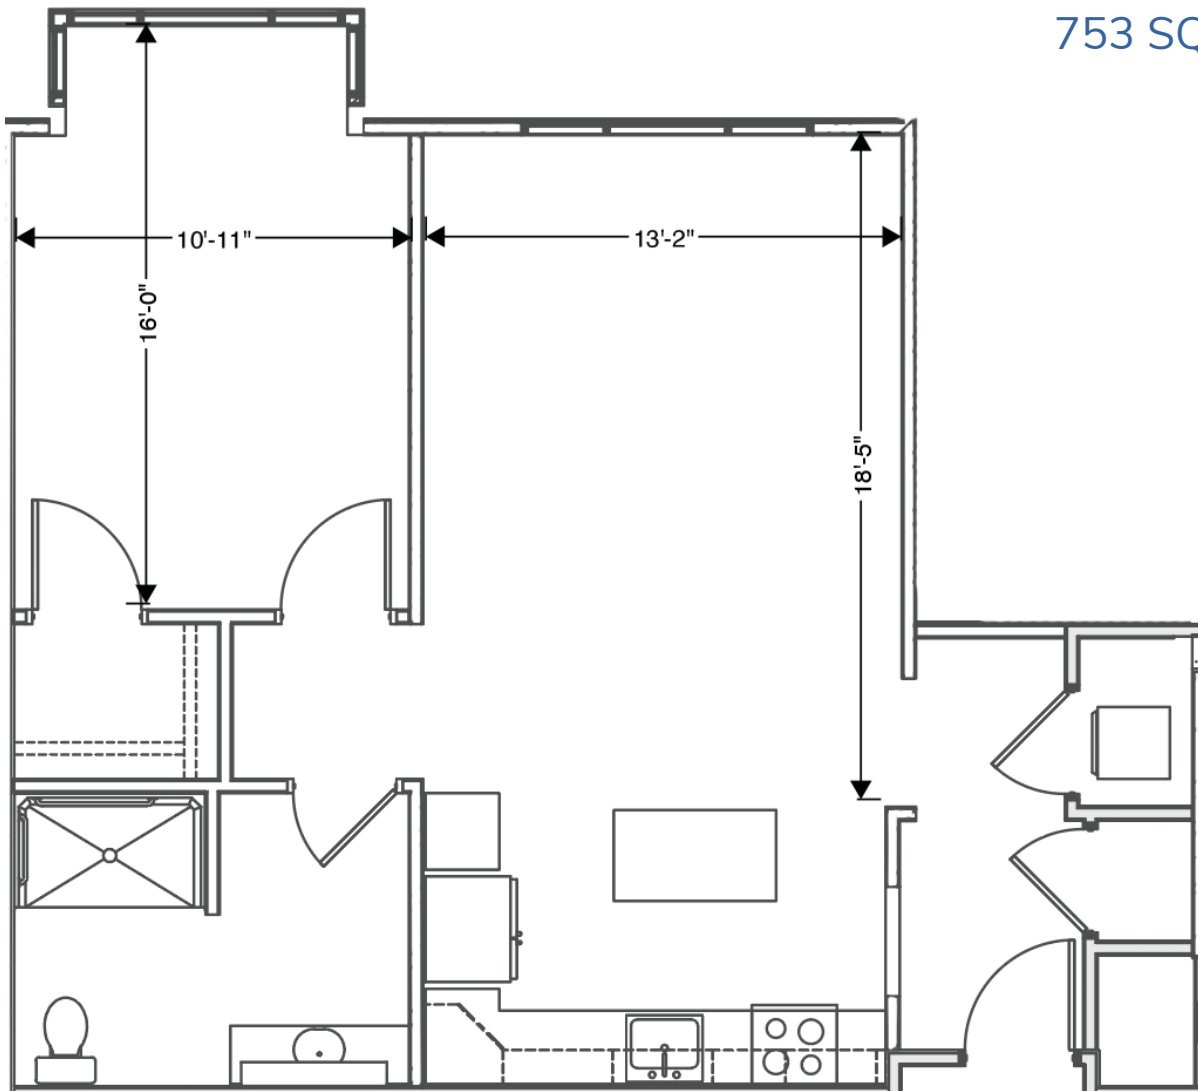

VERENA[®]

AT HILLIARD

BY TRUE CONNECTION COMMUNITIES[®]

INDEPENDENT LIVING

BIRCH B

1 Bedroom /
1 Bath

753 SQ FT

All square footage and dimensions listed are approximate