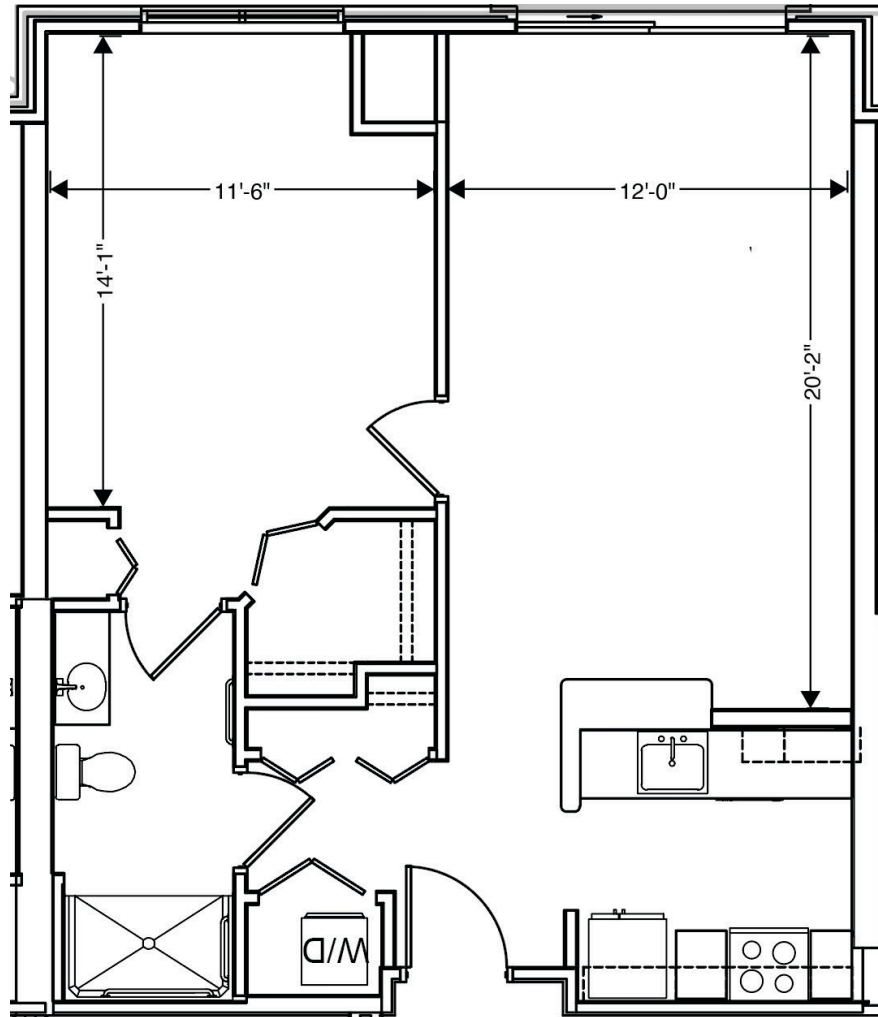

VERENA[®]

AT HILLIARD

BY TRUE CONNECTION COMMUNITIES[®]

INDEPENDENT LIVING

BIRCH A

1 Bedroom /
1 Bath

742 SQ FT

All square footage and dimensions listed are approximate