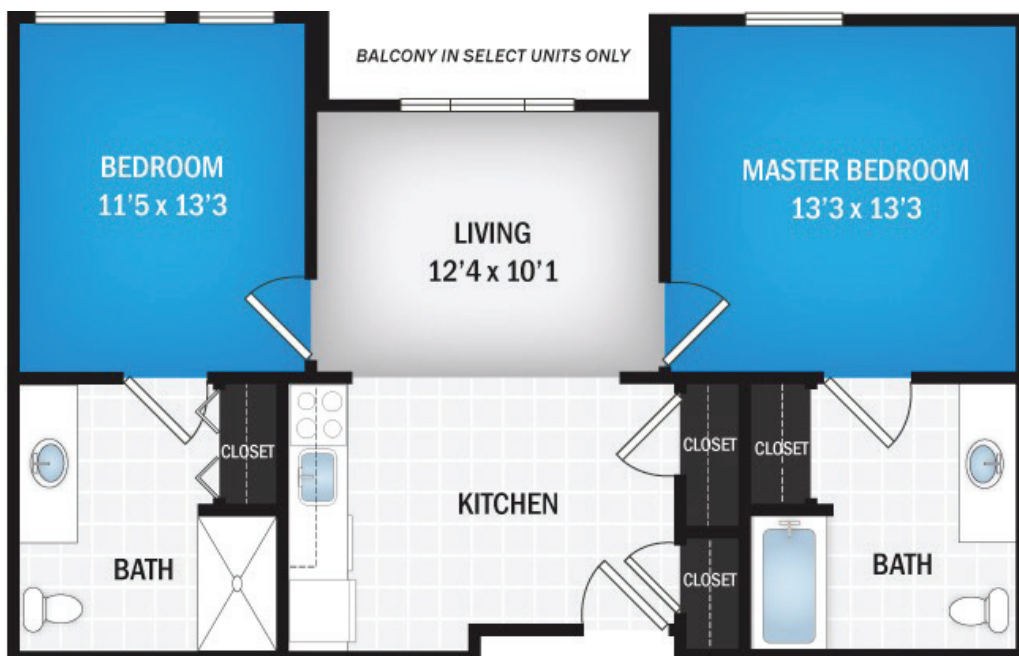

PURSUE YOUR PASSIONS

Venus

2 BED / 2 BATH

783 SQ. FT.

11350 HERO WAY W | LEANDER, TX 78641

512-591-5121

www.VerenaAtLeander.com