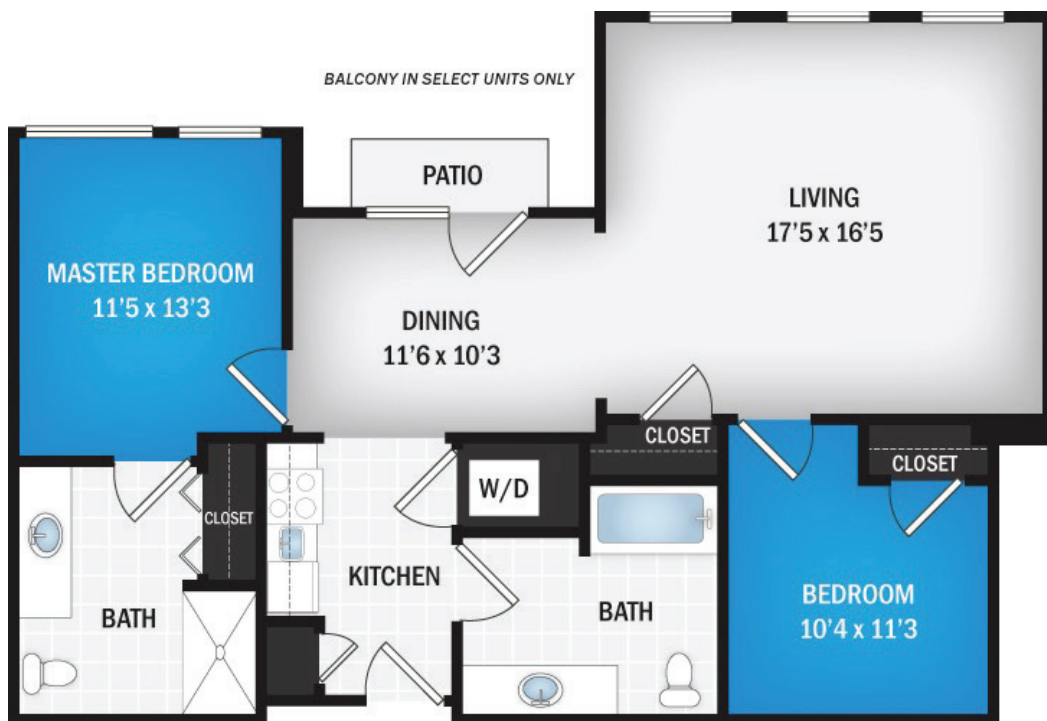

PURSUE YOUR PASSIONS

Gemini

2 BED / 2 BATH

993 SQ. FT.

11350 HERO WAY W | LEANDER, TX 78641

512-591-5121

www.VerenaAtLeander.com