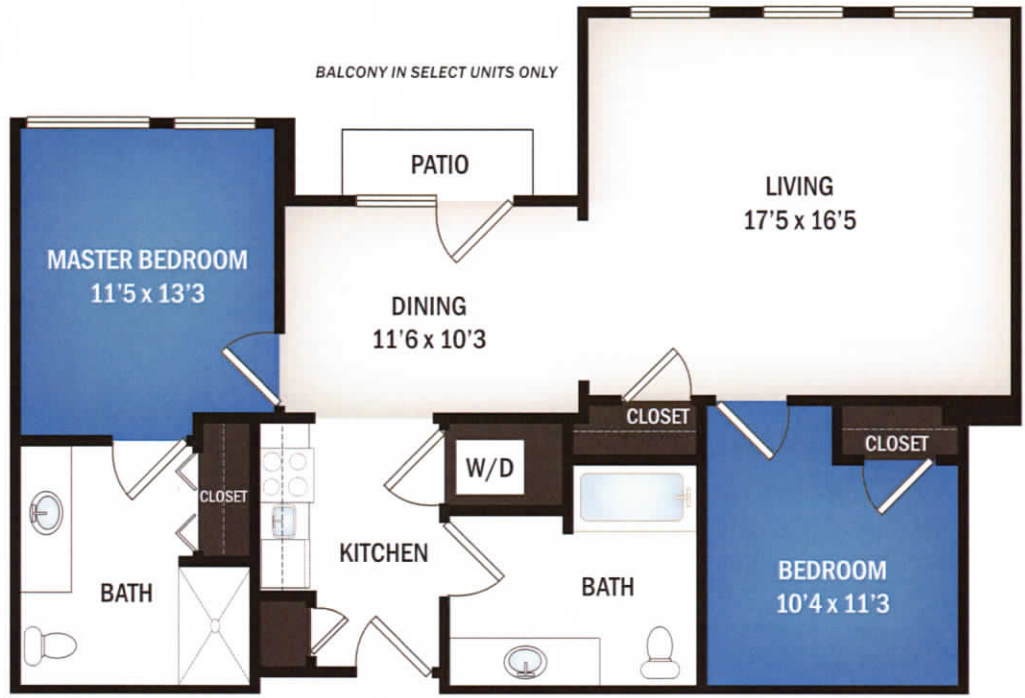

## Gemini

2 BED / 2 BATH  
993 SQ. FT.

11350 OLD 2243 WEST | LEANDER, TX 78641

1-855-512-SKYE

SKYELIVING.COM