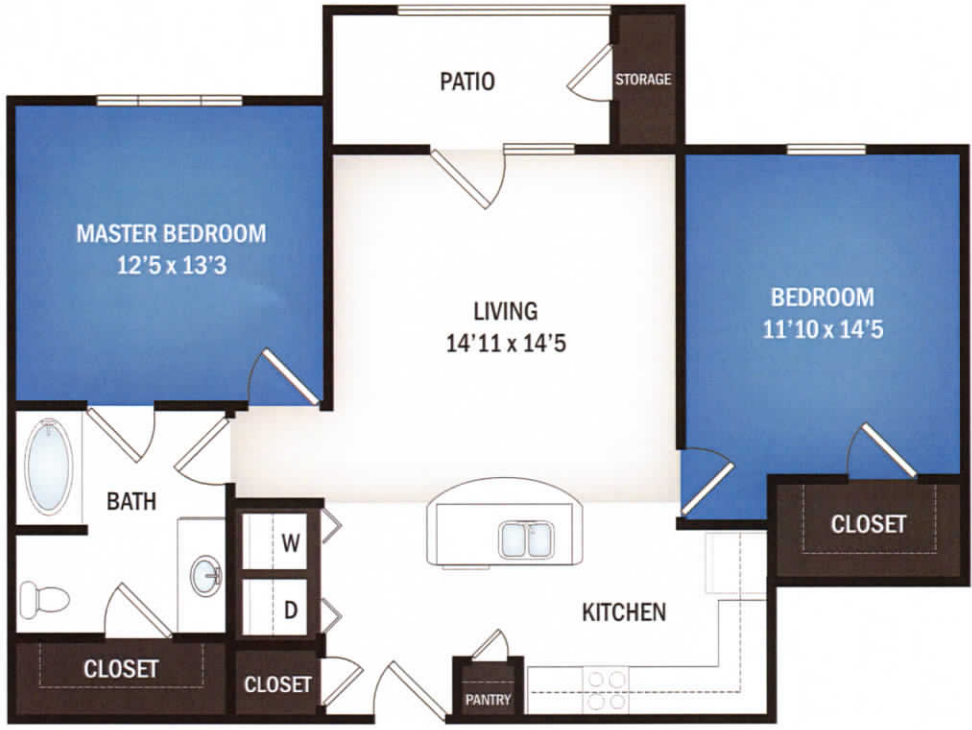

PURSUE YOUR PASSIONS

Galaxy

2 BED / 1 BATH
993 SQ. FT.

11350 OLD 2243 WEST | LEANDER, TX 78641

1-855-512-SKYE

SKYELIVING.COM