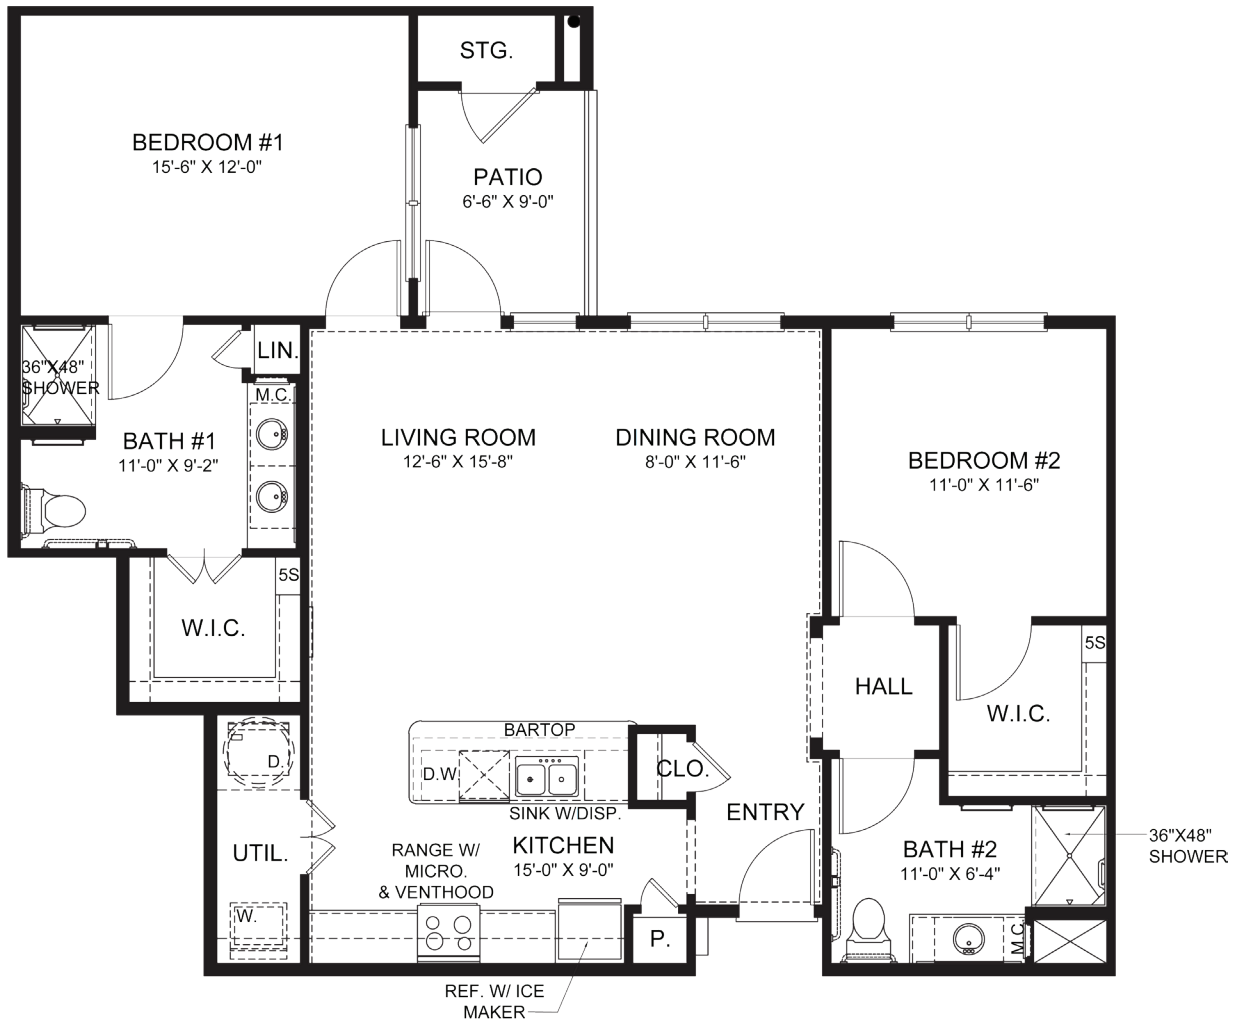

## AT GILBERT

BY TRUE CONNECTION COMMUNITIES<sup>®</sup>

55+ INDEPENDENT LIVING

**LONGMONT - B3**     2 Bedrooms /  
1,250 SQ FT     2 Baths

\$ \_\_\_\_\_

All square footage and dimensions listed are approximate.

## AT GILBERT

BY TRUE CONNECTION COMMUNITIES<sup>®</sup>

55+ INDEPENDENT LIVING

**LONGMONT - B3**

1,250 SQ FT

2 Bedrooms /

2 Baths