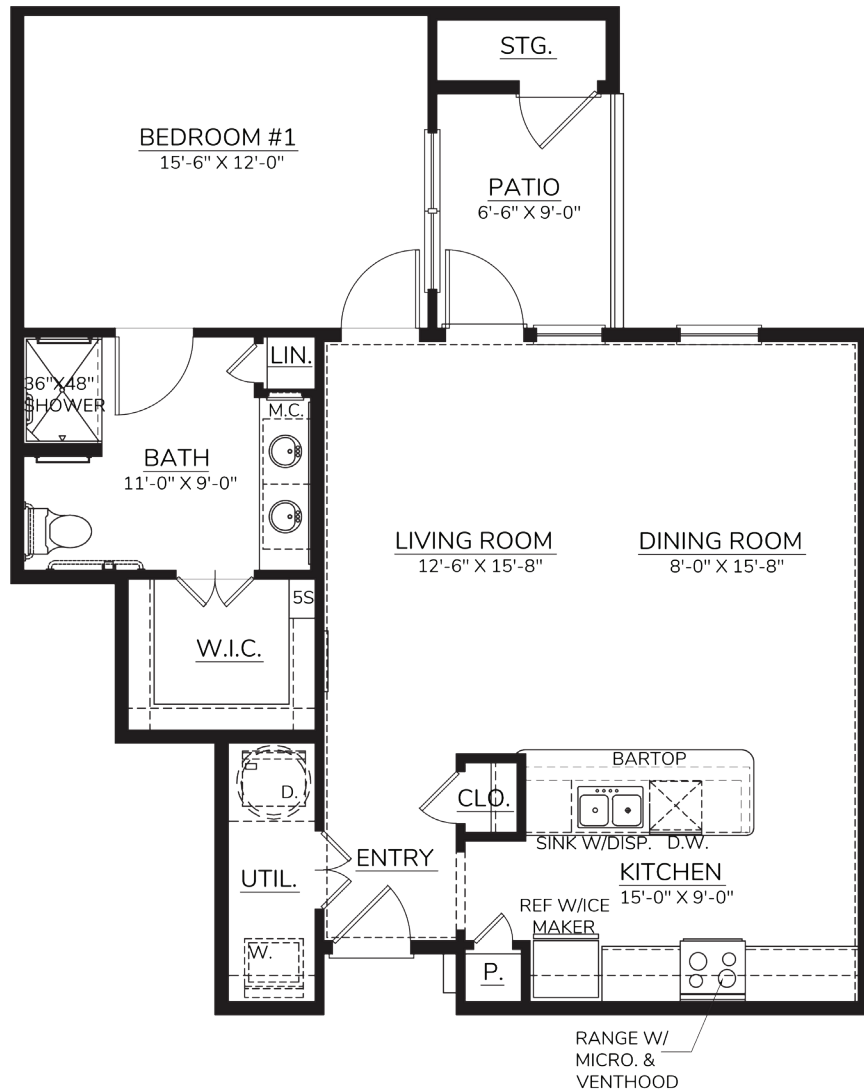

VERENA[®]

AT GILBERT

BY TRUE CONNECTION COMMUNITIES[®]

55+ INDEPENDENT LIVING

<p>GOLDEN - A3 950 SQ FT</p>	<p>1 Bedroom / 1 Bath</p>
---	-------------------------------

\$ _____

All square footage and dimensions listed are approximate.