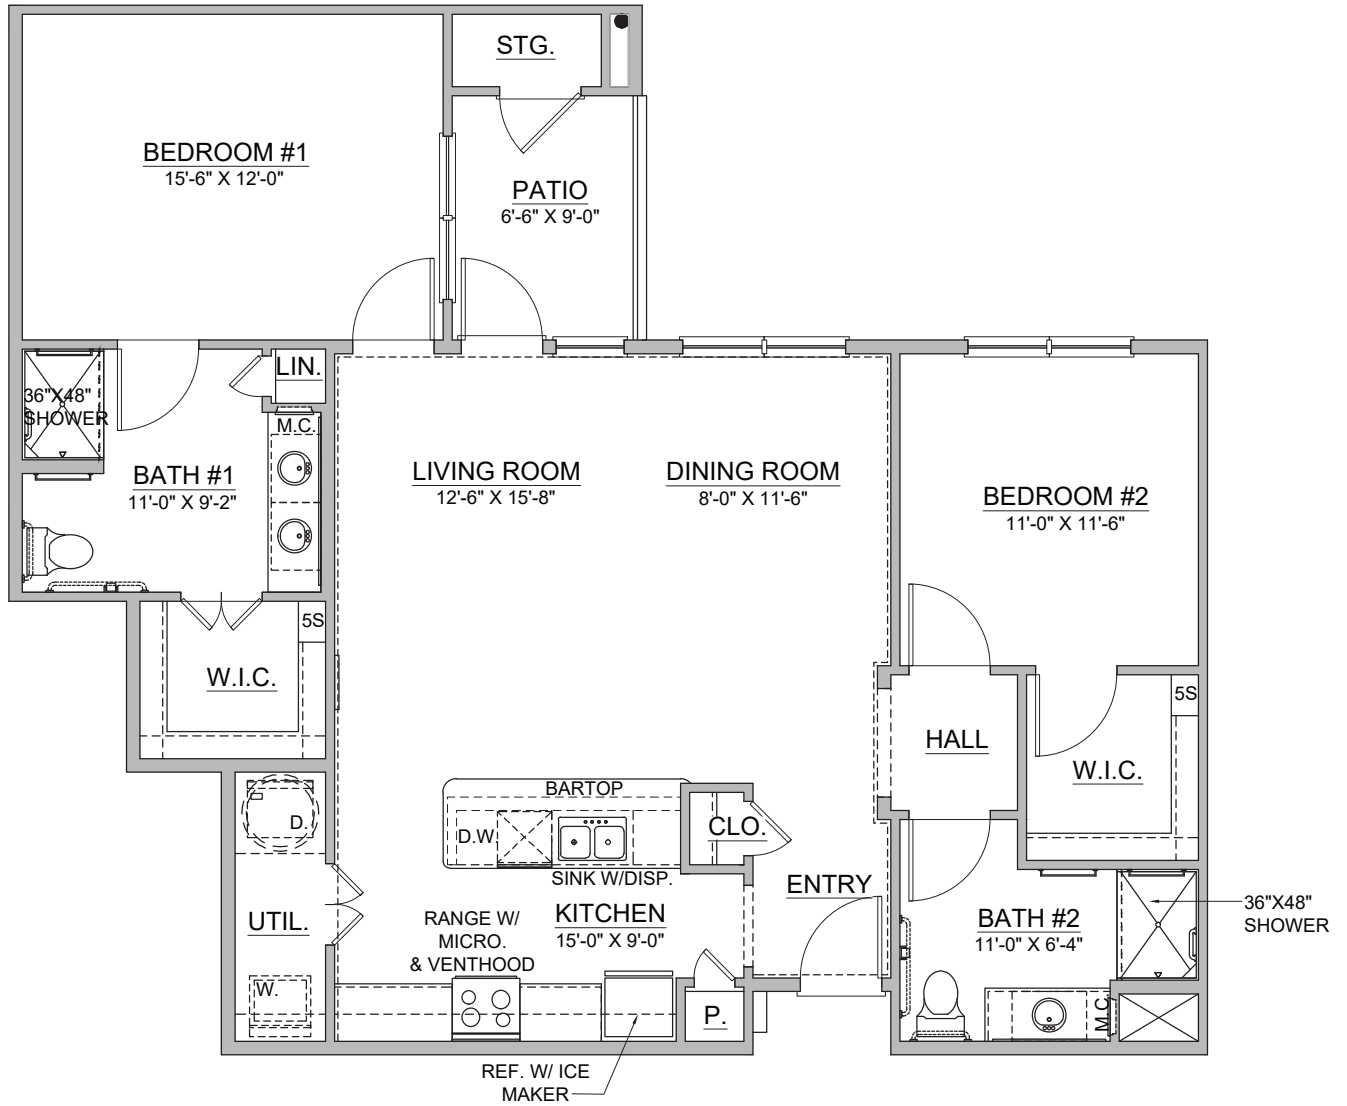

# LONGMONT - B3

2 BEDROOM  
1,250 SQ FT

\*All square footage are approximate only

 1505 Willis Road Gilbert, AZ 85297 • 480.899.8200 • [www.OfGilbert.com](http://www.OfGilbert.com)

HANDICAPPED ACCESSIBLE UNITS AVAILABLE. The owner and management company comply fully with provisions of Equal Housing Opportunity Laws and nondiscrimination laws. The apartments have been designed and constructed to be accessible in accordance with those laws.