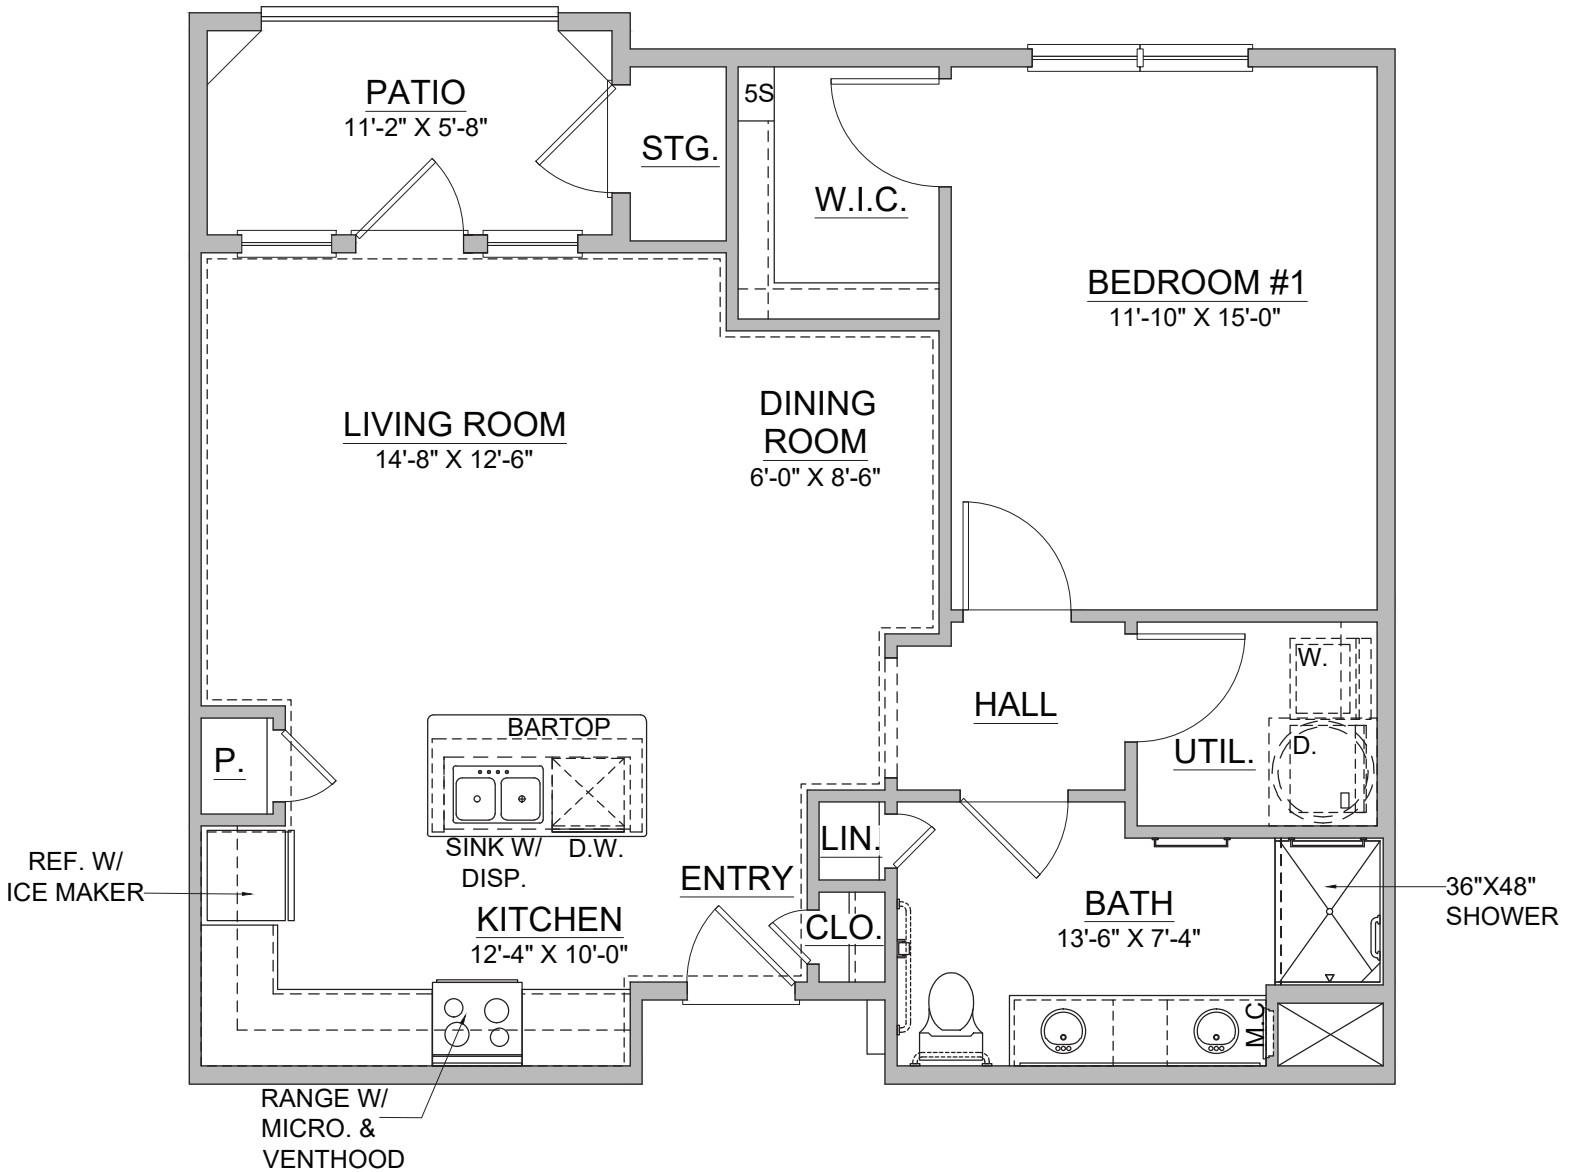

WESTMINSTER - A2

1 BEDROOM
870 SQ FT

*All square footage are approximate only

 1505 Willis Road Gilbert, AZ 85297 • 480.899.8200 • www.OfGilbert.com

HANDICAPPED ACCESSIBLE UNITS AVAILABLE. The owner and management company comply fully with provisions of Equal Housing Opportunity Laws and nondiscrimination laws. The apartments have been designed and constructed to be accessible in accordance with those laws.