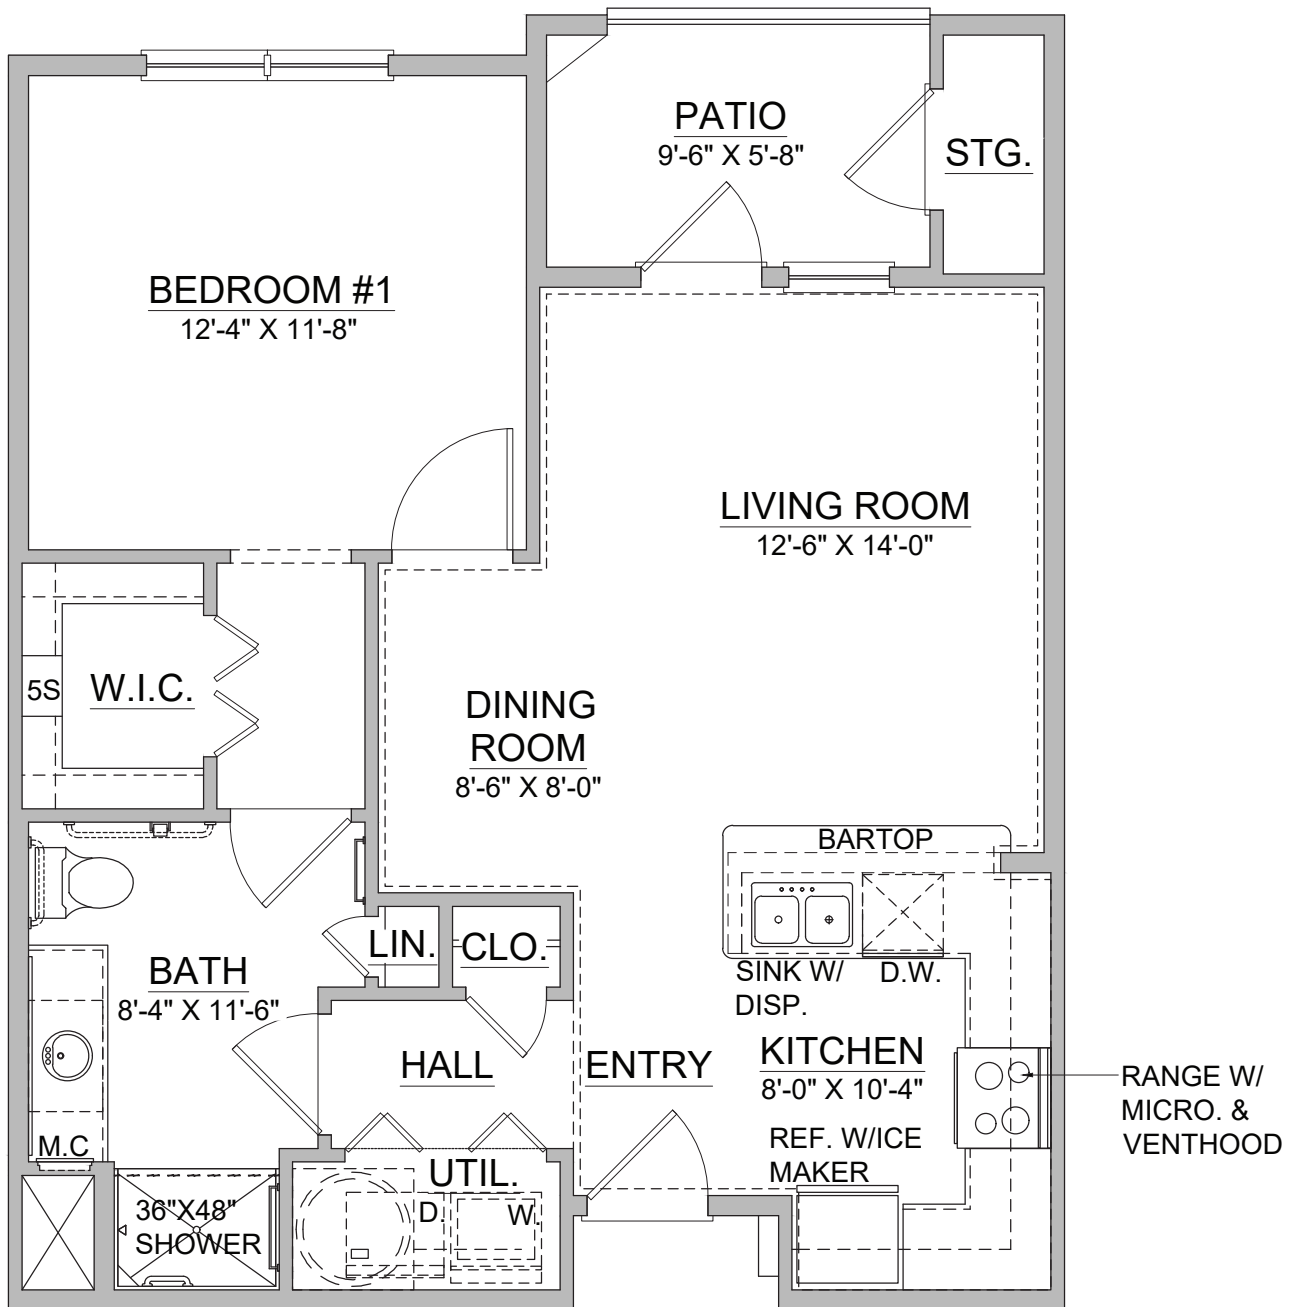

# DURANGO - A1

1 BEDROOM  
730 SQ FT

\*All square footage are approximate only

 TRUE Connection COMMUNITIES 1505 Willis Road Gilbert, AZ 85297 • 480.899.8200 • [www.OfGilbert.com](http://www.OfGilbert.com)