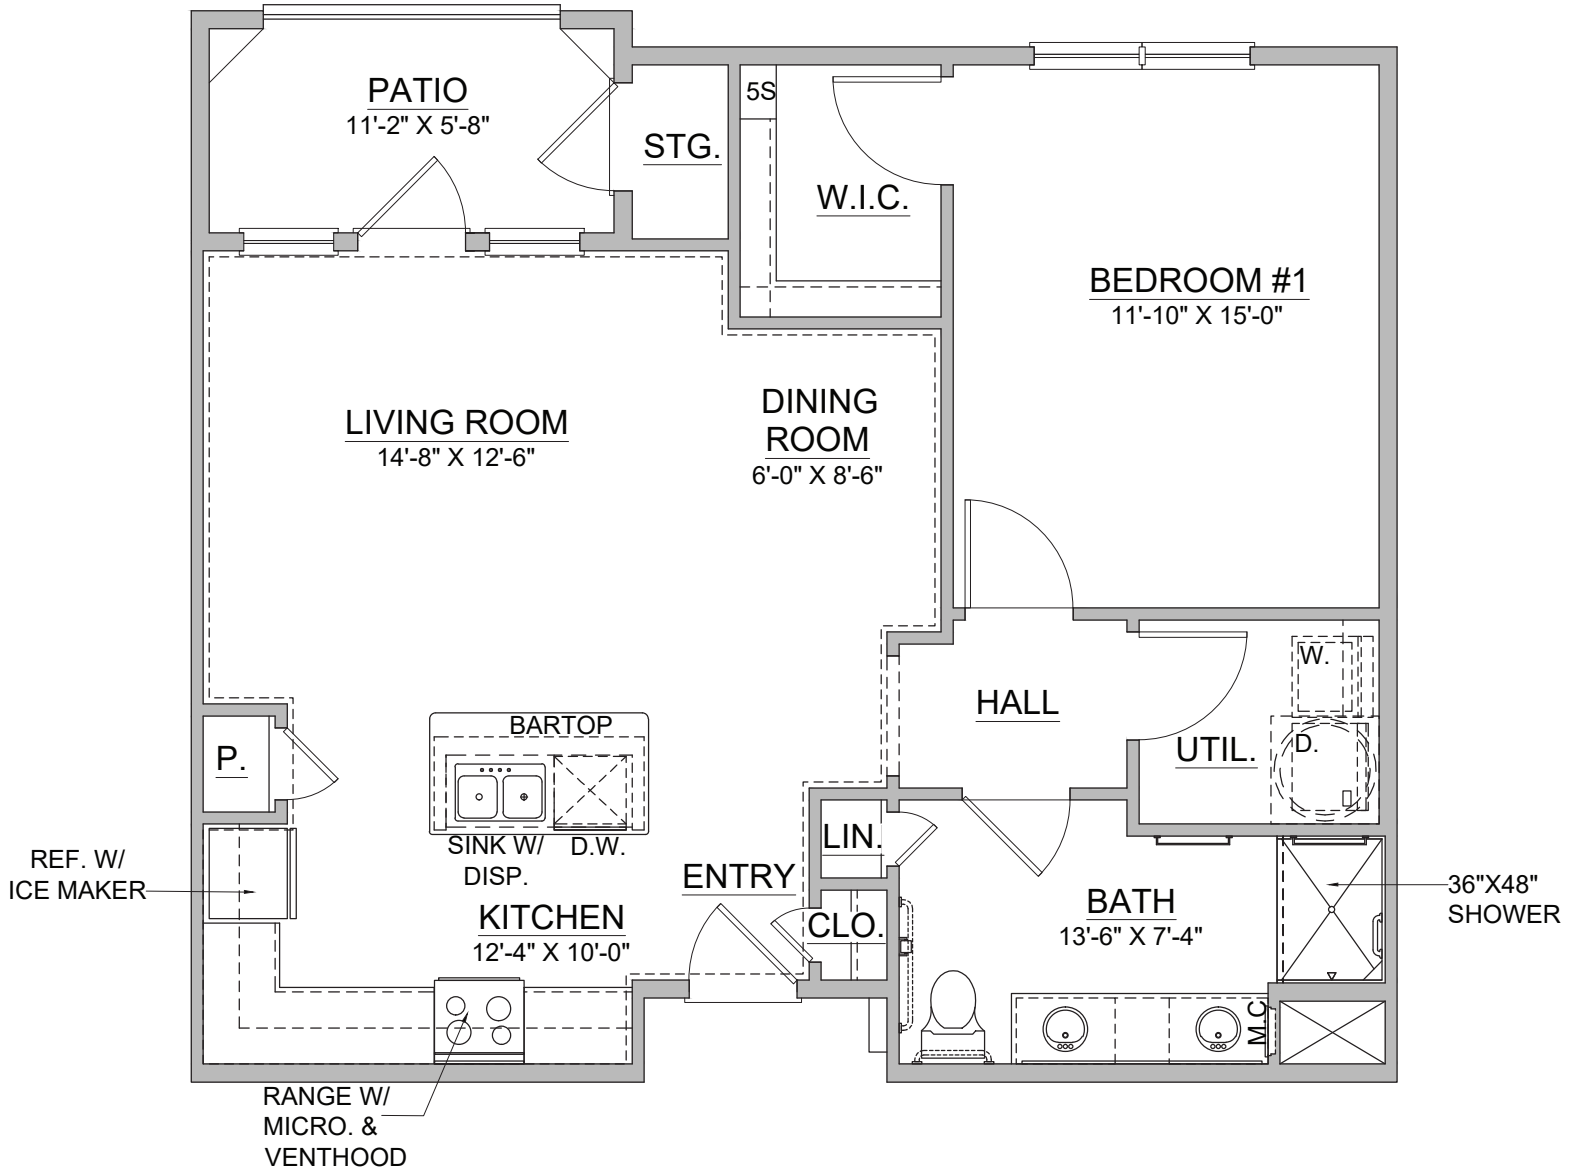

WESTMINSTER - A2

1 BEDROOM
870 SQ FT

All square footage and dimensions listed are approximate.

HANDICAPPED ACCESSIBLE UNITS AVAILABLE. The owner and management company of Verena at Bedford Falls comply fully with the provisions of the Equal Housing Opportunity Laws and nondiscrimination laws. The apartments have been designed and constructed to be accessible in accordance with those laws.

WESTMINSTER - A2

1 BEDROOM
870 SQ FT

VERENA™
AT GILBERT
BY TRUE CONNECTION COMMUNITIES