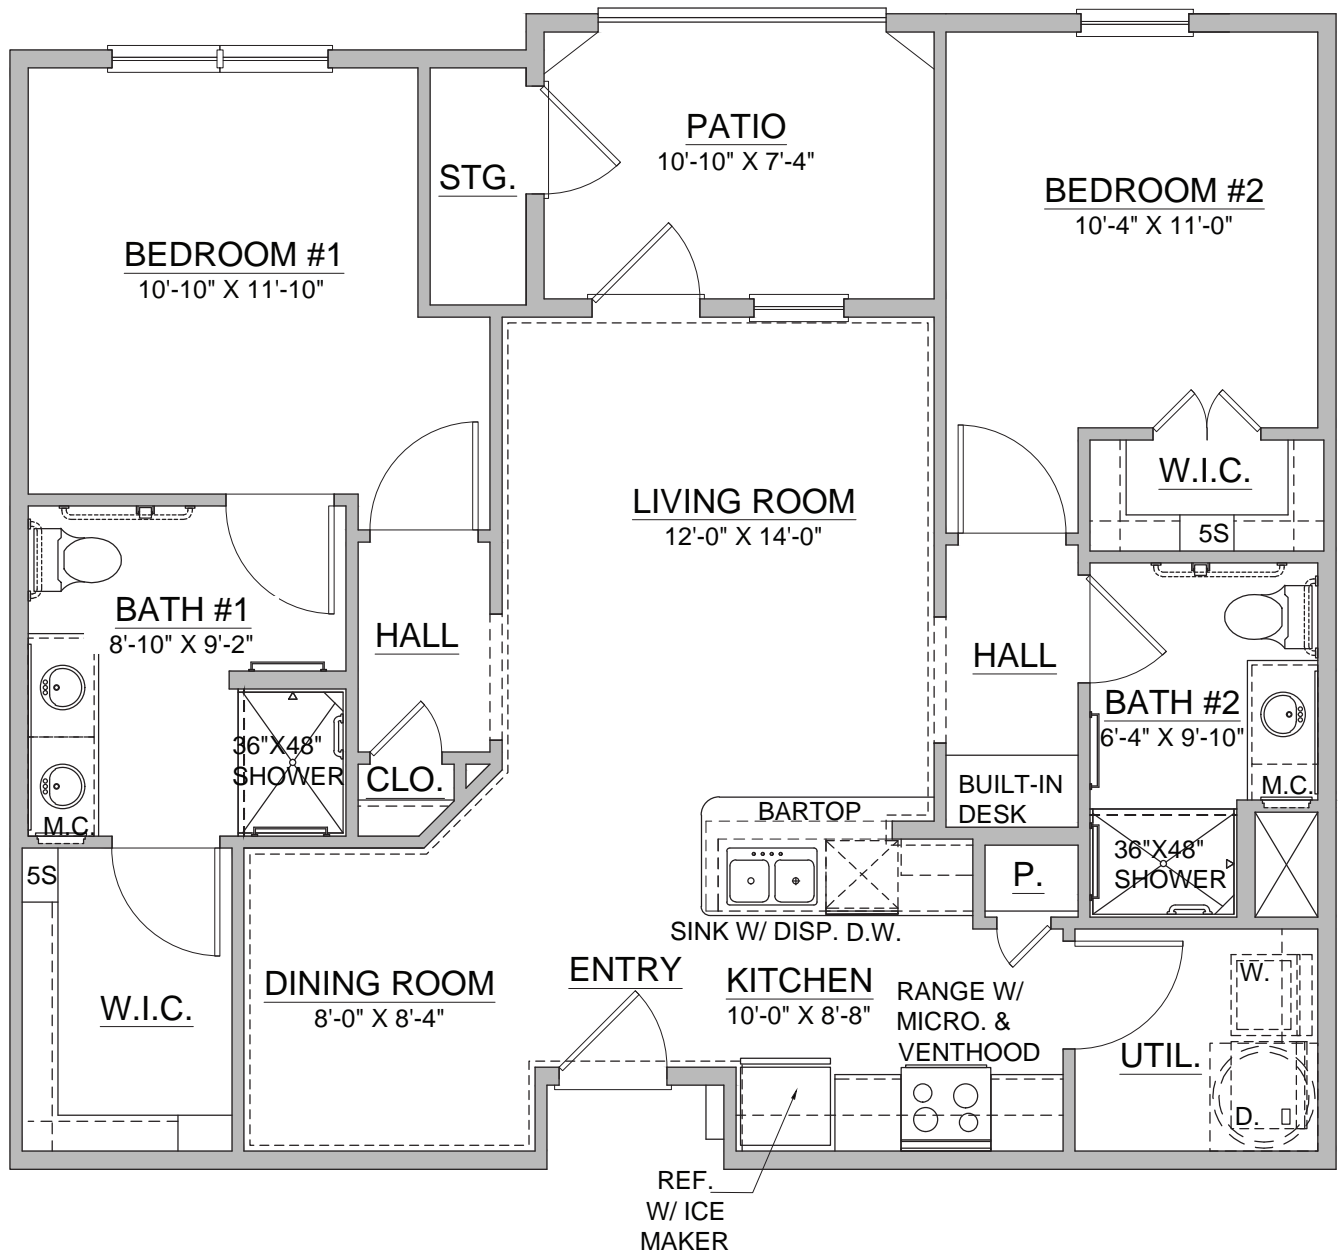

VAIL - B1

2 BEDROOM
1,050 SQ FT

All square footage and dimensions listed are approximate.

HANDICAPPED ACCESSIBLE UNITS AVAILABLE. The owner and management company of Verena at Bedford Falls comply fully with the provisions of the Equal Housing Opportunity Laws and nondiscrimination laws. The apartments have been designed and constructed to be accessible in accordance with those laws.

VAIL - B1

2 BEDROOM
1,050 SQ FT

VERENA™
AT GILBERT
BY TRUE CONNECTION COMMUNITIES