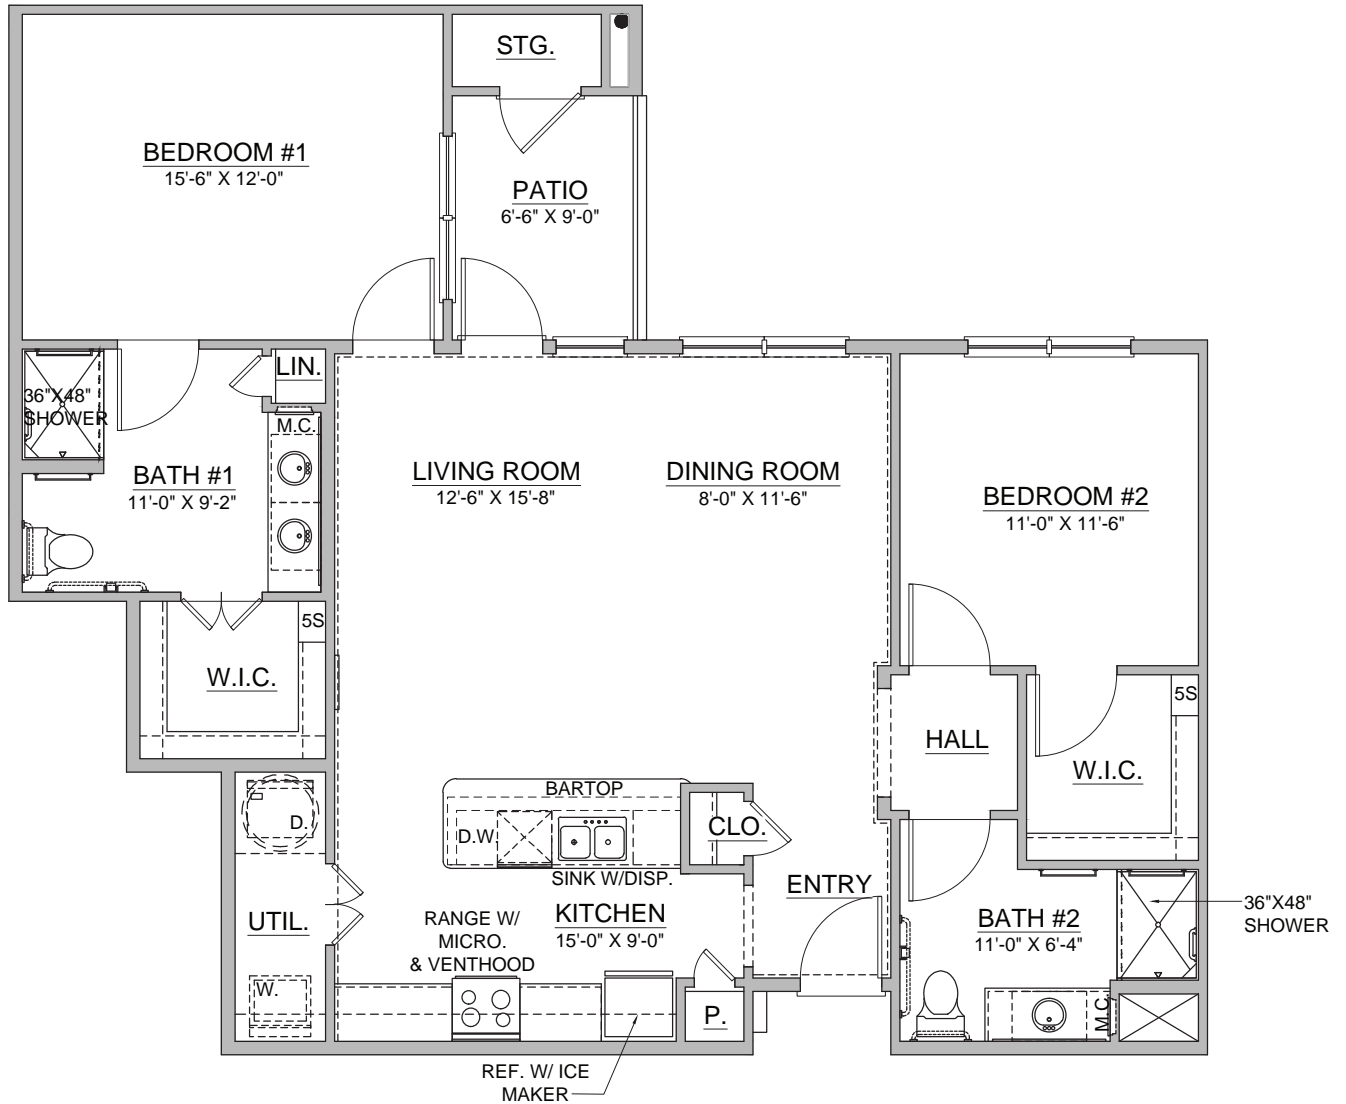

# LONGMONT - B3

2 BEDROOM  
1,250 SQ FT

All square footage and dimensions listed are approximate.

HANDICAPPED ACCESSIBLE UNITS AVAILABLE. The owner and management company of Verena at Bedford Falls comply fully with the provisions of the Equal Housing Opportunity Laws and nondiscrimination laws. The apartments have been designed and constructed to be accessible in accordance with those laws.

# LONGMONT - B3

2 BEDROOM  
1,250 SQ FT

**VERENA**<sup>™</sup>  
AT GILBERT  
BY TRUE CONNECTION COMMUNITIES