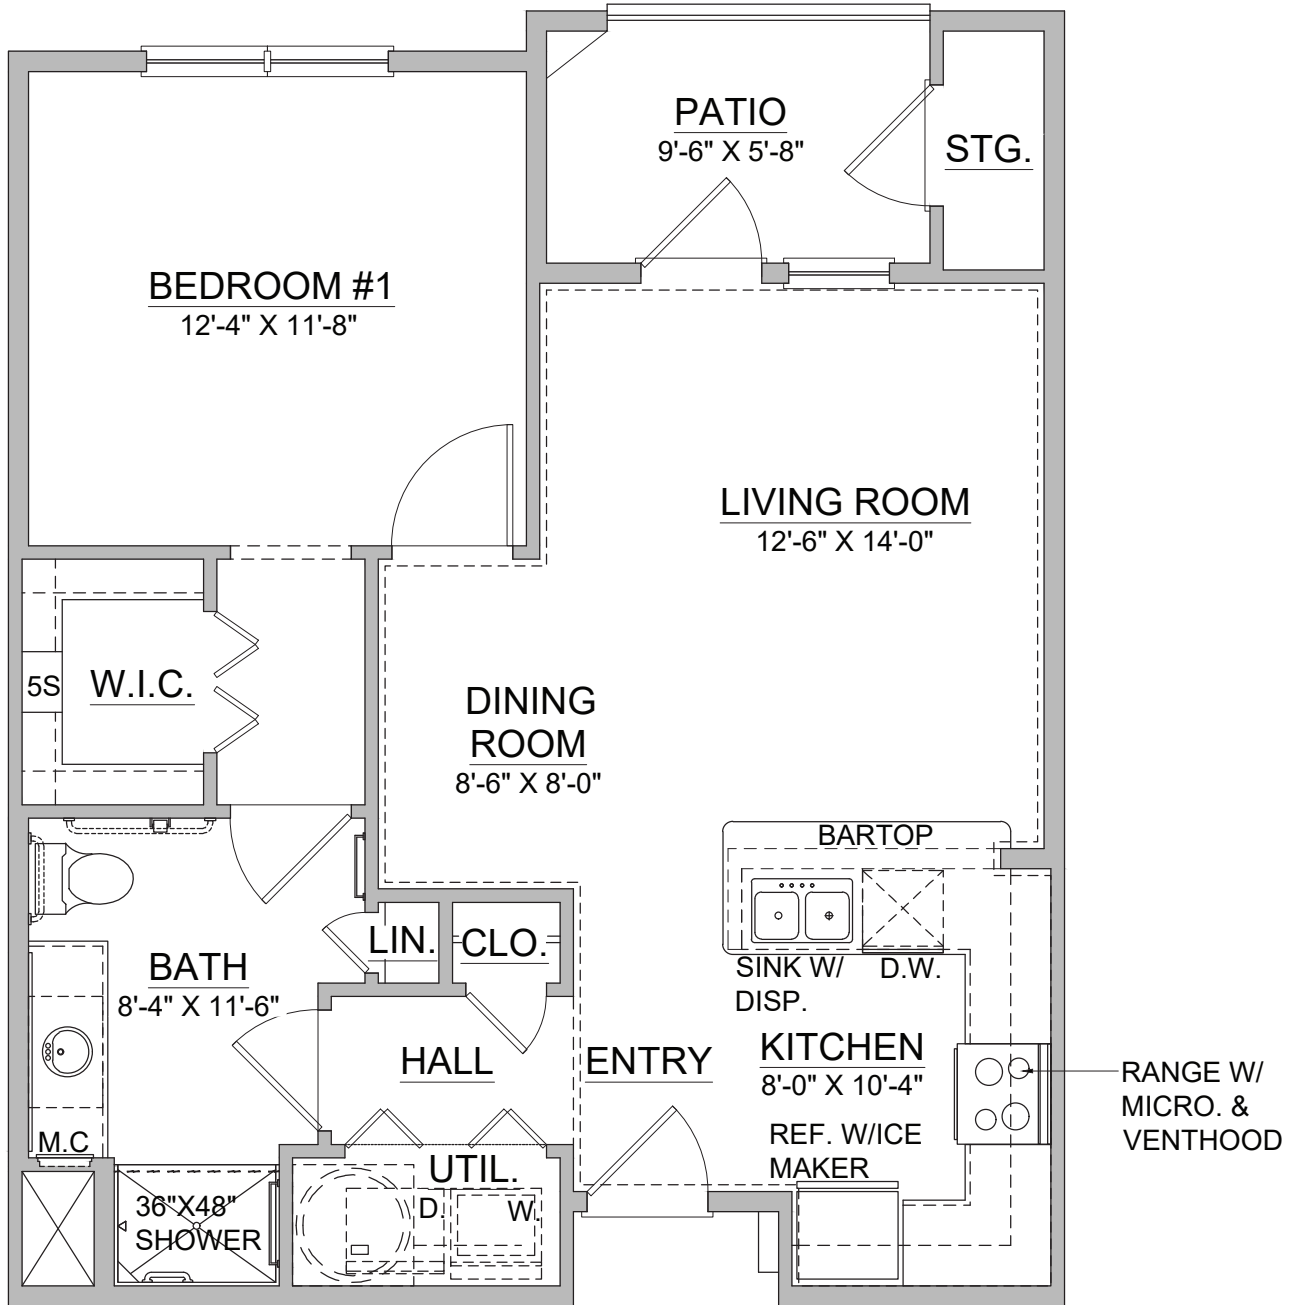

DURANGO - A1

1 BEDROOM
730 SQ FT

All square footage and dimensions listed are approximate.

HANDICAPPED ACCESSIBLE UNITS AVAILABLE. The owner and management company of Verena at Bedford Falls comply fully with the provisions of the Equal Housing Opportunity Laws and nondiscrimination laws. The apartments have been designed and constructed to be accessible in accordance with those laws.

DURANGO - A1

1 BEDROOM
730 SQ FT

VERENA[™]
AT GILBERT
BY TRUE CONNECTION COMMUNITIES