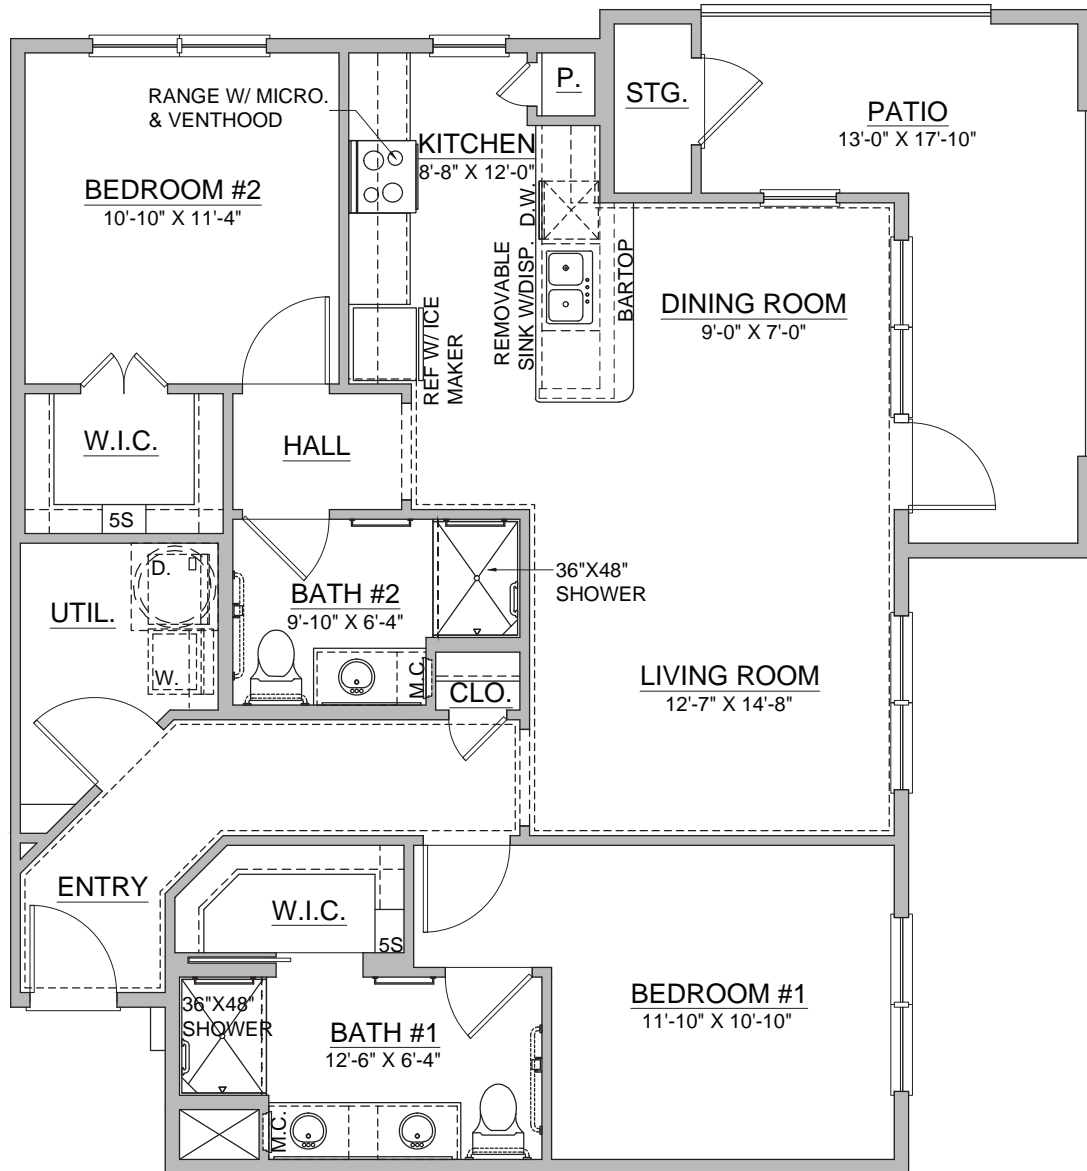

# CENTENNIAL - B2

2 BEDROOM  
1,130 SQ FT

All square footage and dimensions listed are approximate.

HANDICAPPED ACCESSIBLE UNITS AVAILABLE. The owner and management company of Verena at Bedford Falls comply fully with the provisions of the Equal Housing Opportunity Laws and nondiscrimination laws. The apartments have been designed and constructed to be accessible in accordance with those laws.

# CENTENNIAL - B2

2 BEDROOM  
1,130 SQ FT

**VERENA**<sup>™</sup>  
AT GILBERT  
BY TRUE CONNECTION COMMUNITIES