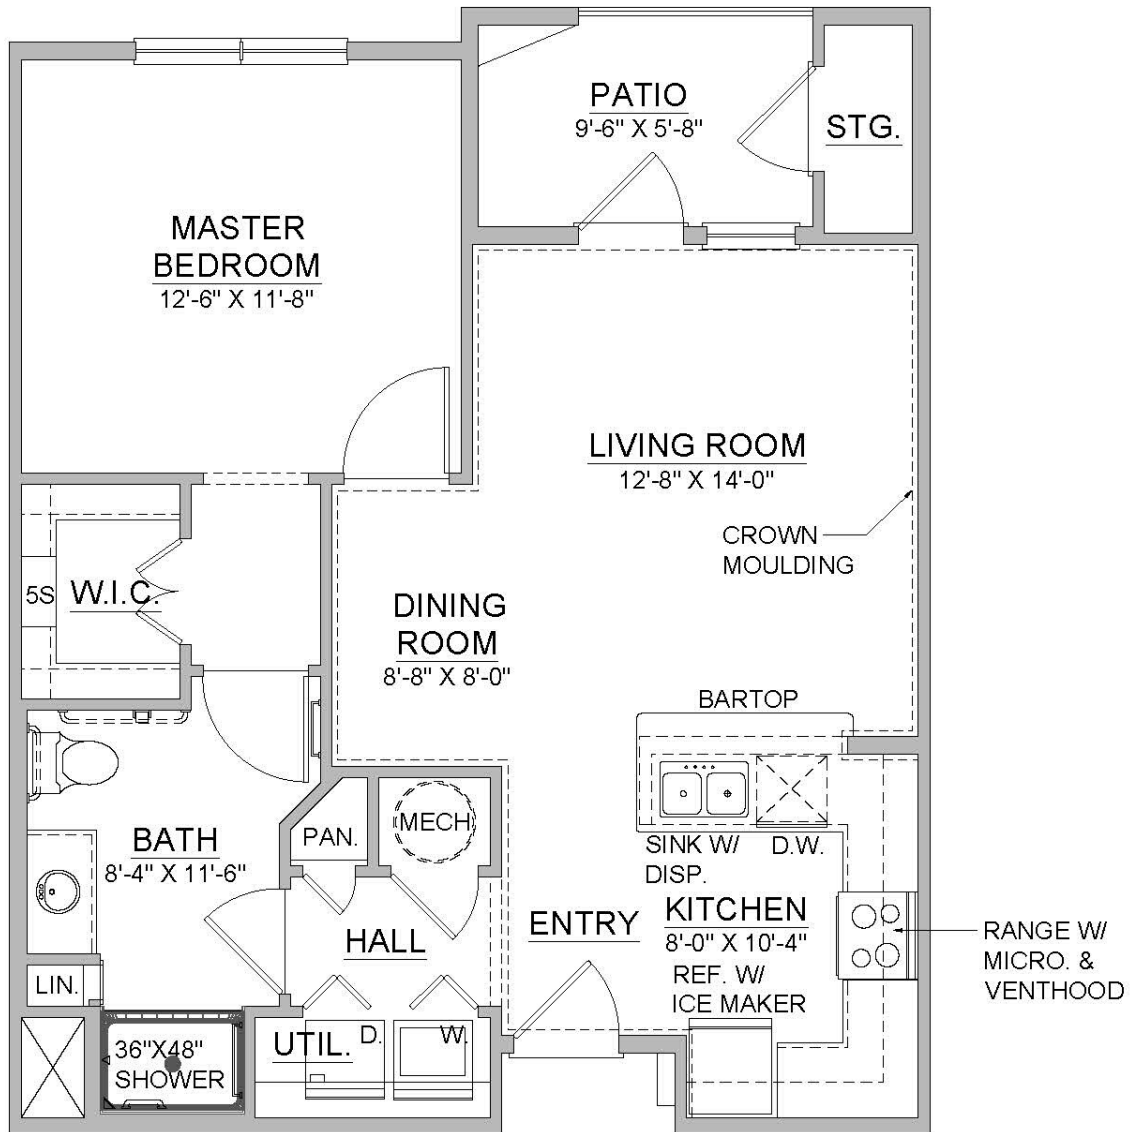

Durango A1

ONE BEDROOM
731 SQ FT

BY TRUE
CONNECTION
COMMUNITIES

All square footage and dimensions listed are approximate.

HANDICAPPED ACCESSIBLE UNITS AVAILABLE. The owner and management company of Verena at Bedford Falls comply fully with the provisions of the Equal Housing Opportunity Laws and nondiscrimination laws. The apartments have been designed and constructed to be accessible in accordance with those laws.

Durango A1

ONE BEDROOM

731 SQ FT

BY TRUE
CONNECTION
COMMUNITIES