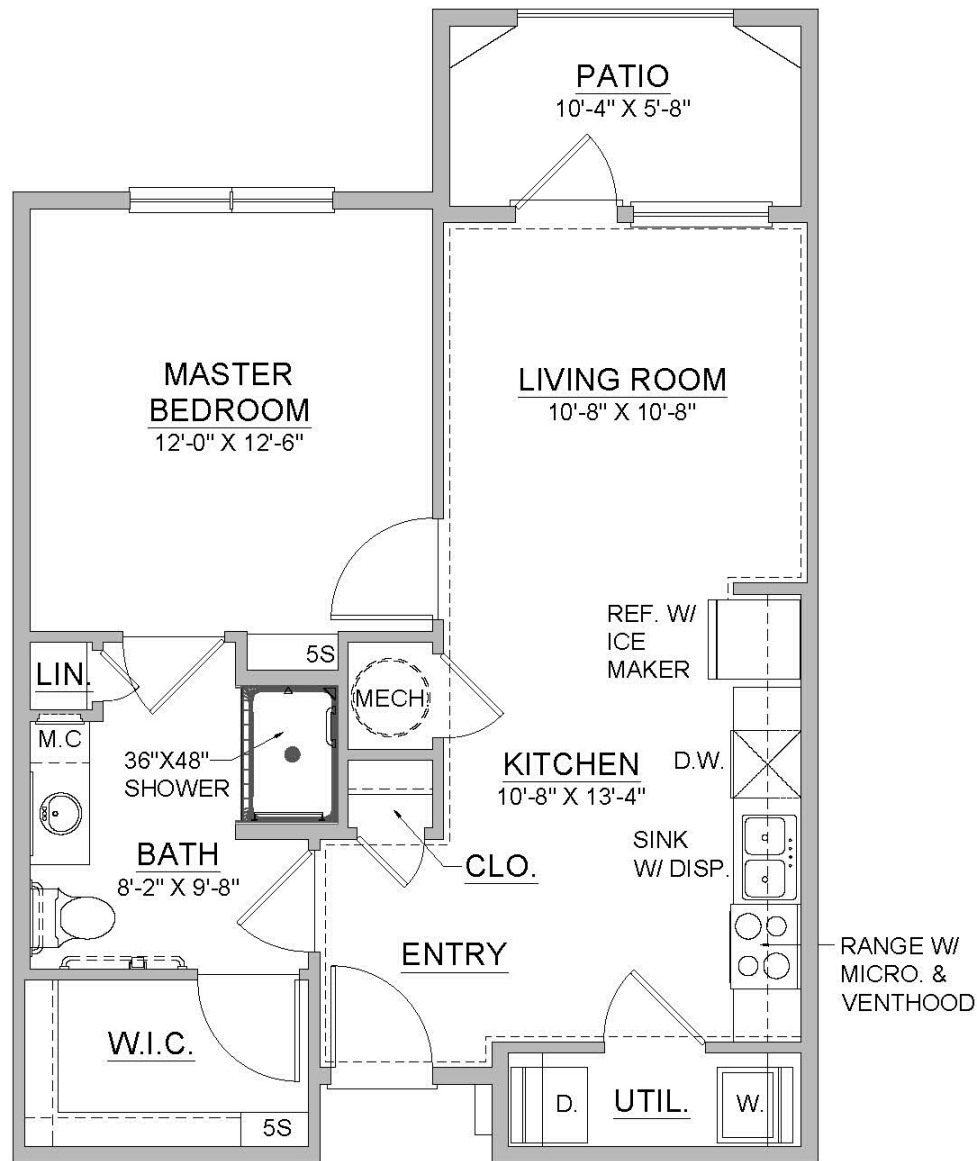

# Aurora E1

ONE BEDROOM  
667 SQ FT

BY TRUE  
CONNECTION  
COMMUNITIES

All square footage and dimensions listed are approximate.

HANDICAPPED ACCESSIBLE UNITS AVAILABLE. The owner and management company of Verena at Bedford Falls comply fully with the provisions of the Equal Housing Opportunity Laws and nondiscrimination laws. The apartments have been designed and constructed to be accessible in accordance with those laws.

# Aurora E1

STUDIO  
667 SQ FT

BY TRUE  
CONNECTION  
COMMUNITIES