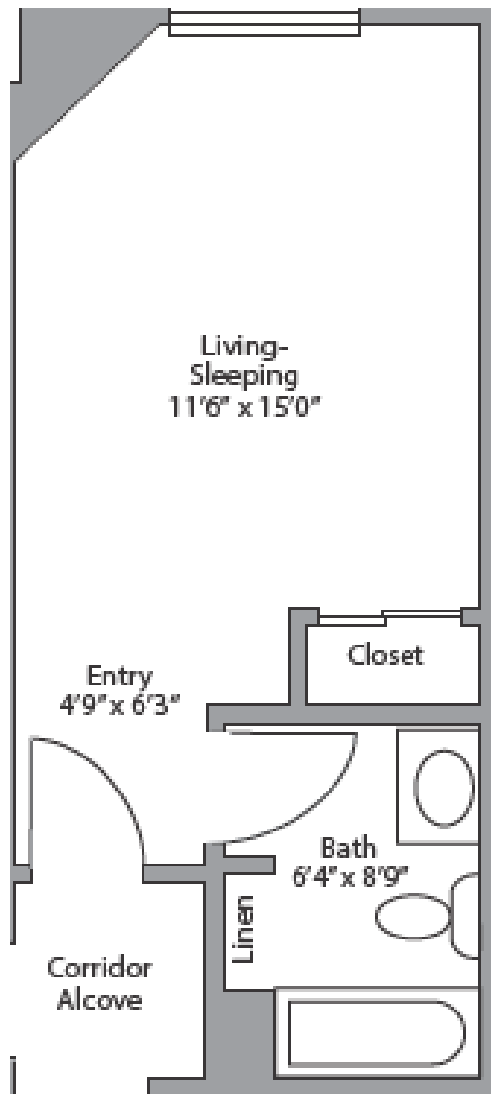

Studio, One Bath  
300 SQ. FT.

*Apartment Amenities*

- Dining area
- Central heat and air conditioning with individual climate controls
- Electric, water/sewage included
- Secured entry

\$ \_\_\_\_\_