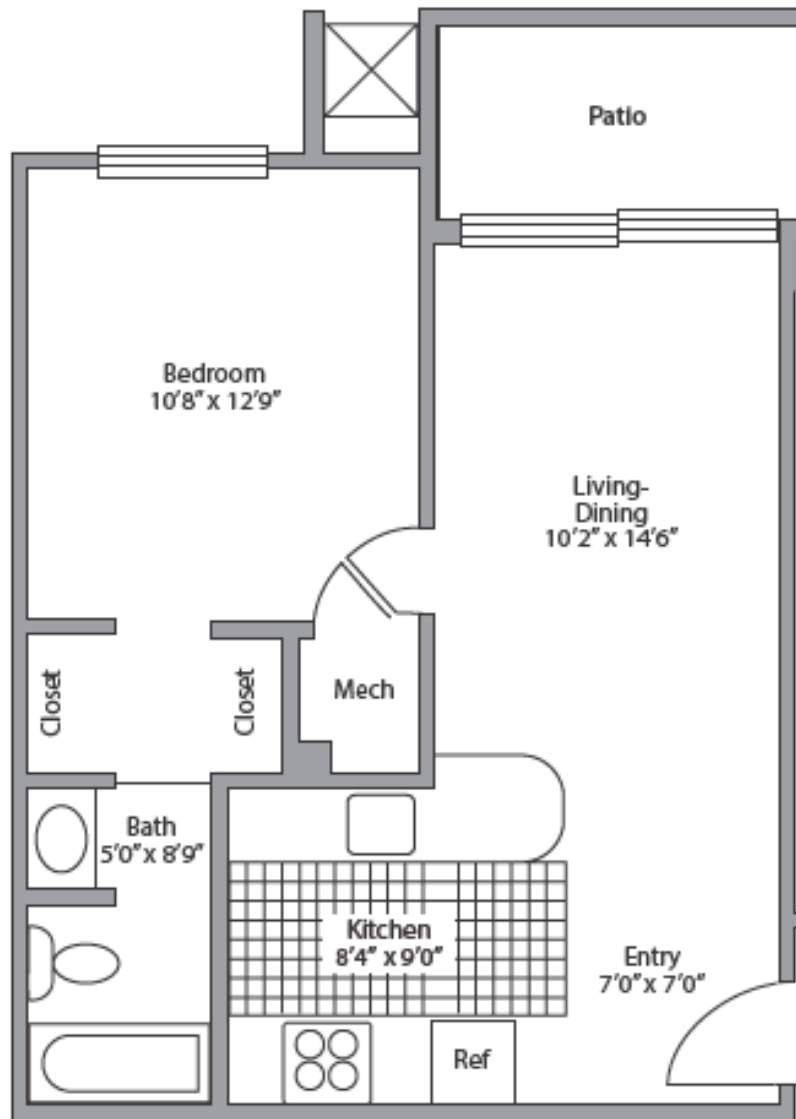

One Bedroom, One
Bath with Patio
600 SQ. FT.

Apartment Amenities

- Full kitchens with hardwood cabinets and full-size appliances
- Dining area
- Central heat and air conditioning with individual climate controls
- Electric, water/sewage included
- Secured entry

\$ _____