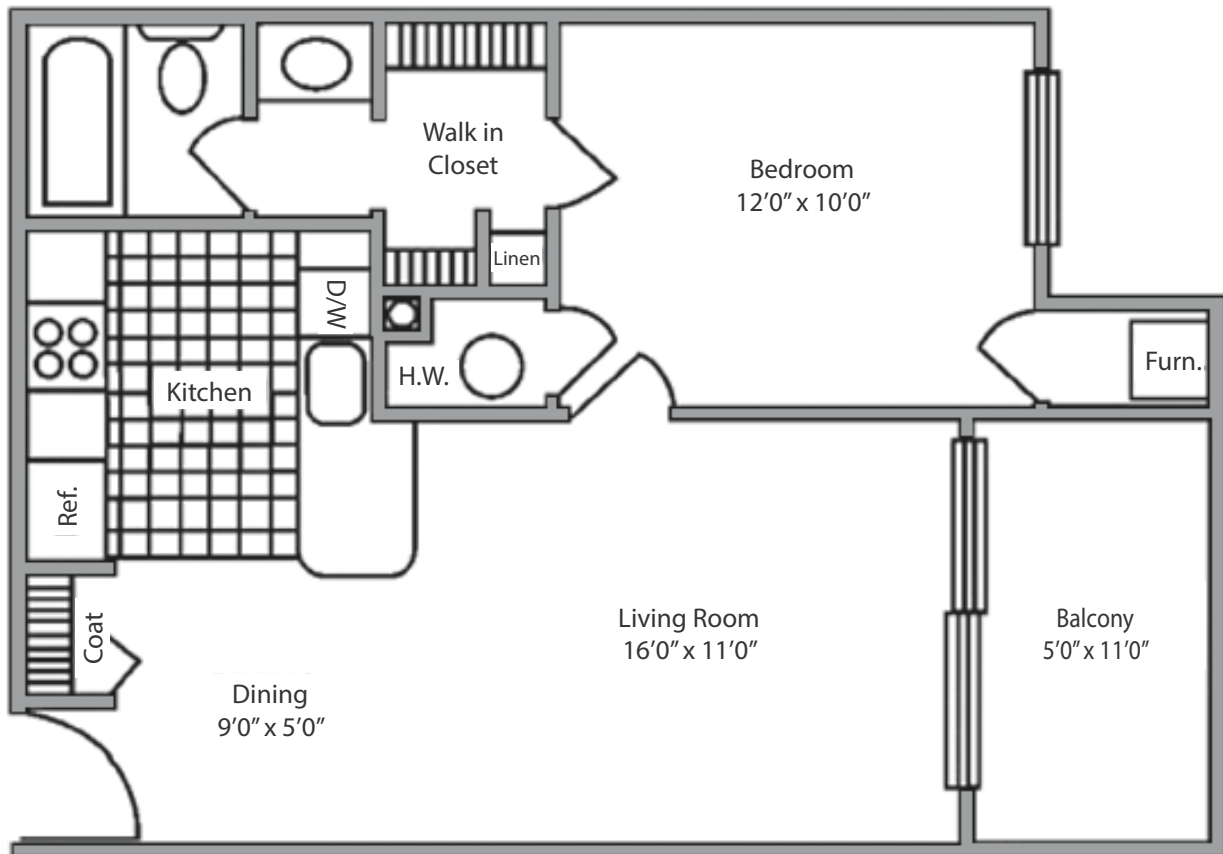

One Bedroom, One Bath with Balcony

600 SQ. FT.

Apartment Amenities

- Full kitchens with hardwood cabinets and full-size appliances
- Dining area
- Central heat and air conditioning with individual climate controls
- Electric, water/sewage included
- Secured entry