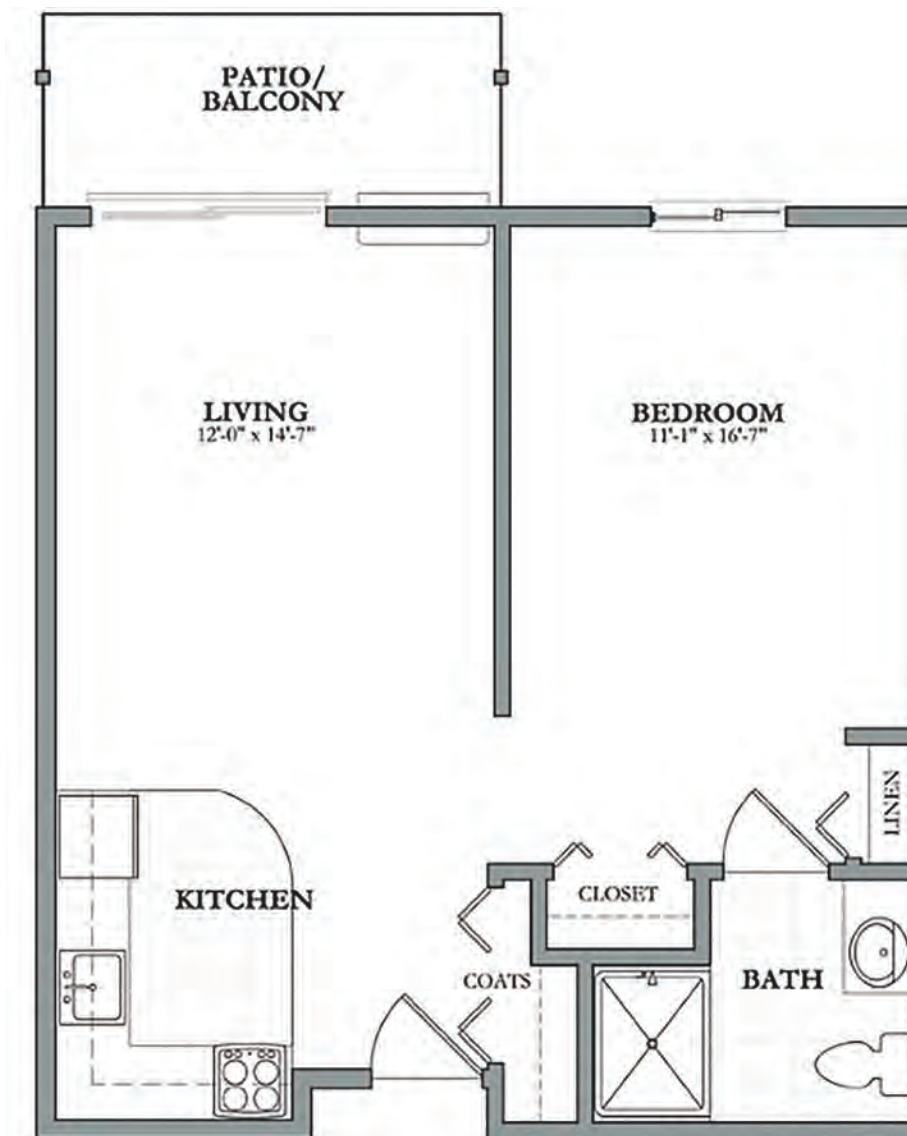

**One Bedroom, One Bath  
with Balcony**  
600 SQ. FT.

*Apartment Amenities*

- 9-foot ceilings
- Kitchenette
- Dining area
- Spacious closet
- Central heat and air conditioning with individual climate controls
- Secured entry

\$ \_\_\_\_\_