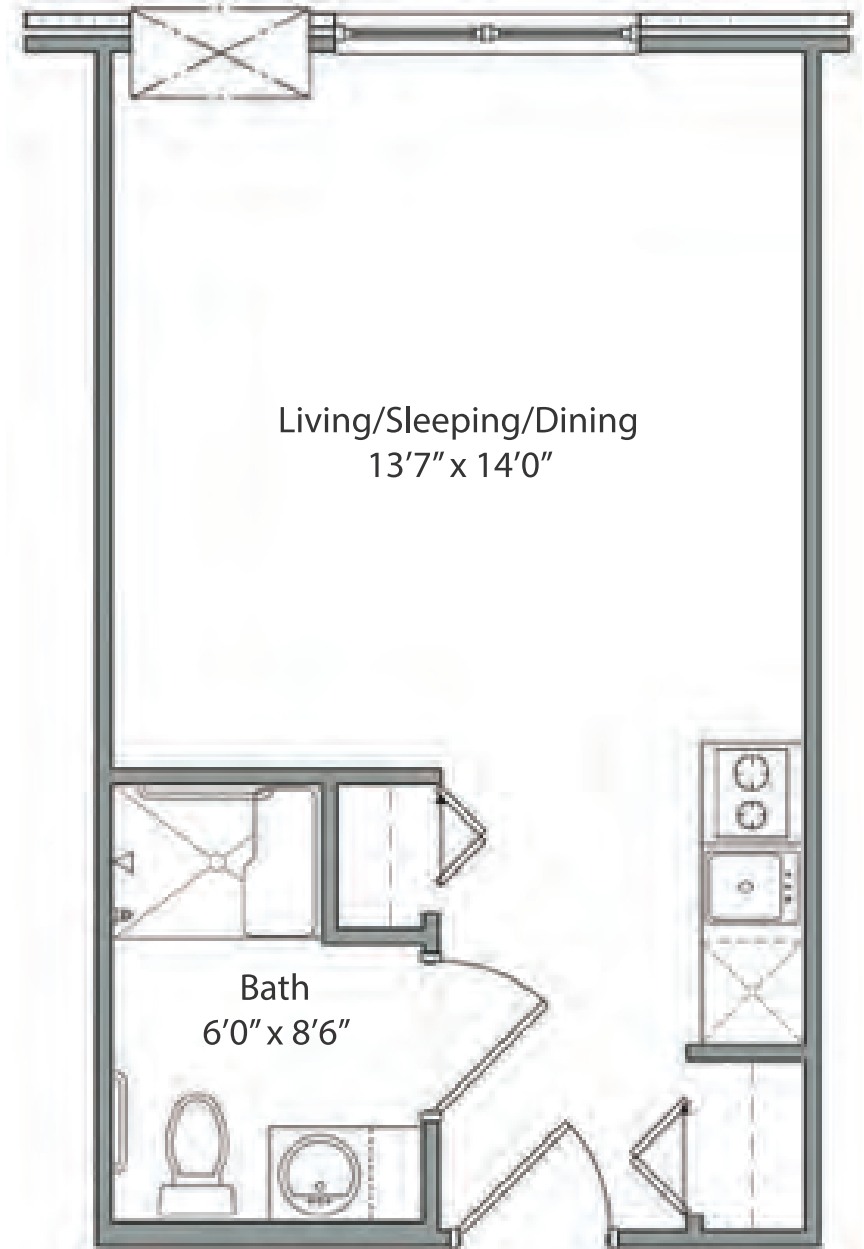

Studio, One Bath
333 SQ. FT.

Apartment Amenities

- Kitchenette
- Dining area
- Spacious closet
- Central heat and air conditioning with individual climate controls
- Water/sewage included
- Secured entry