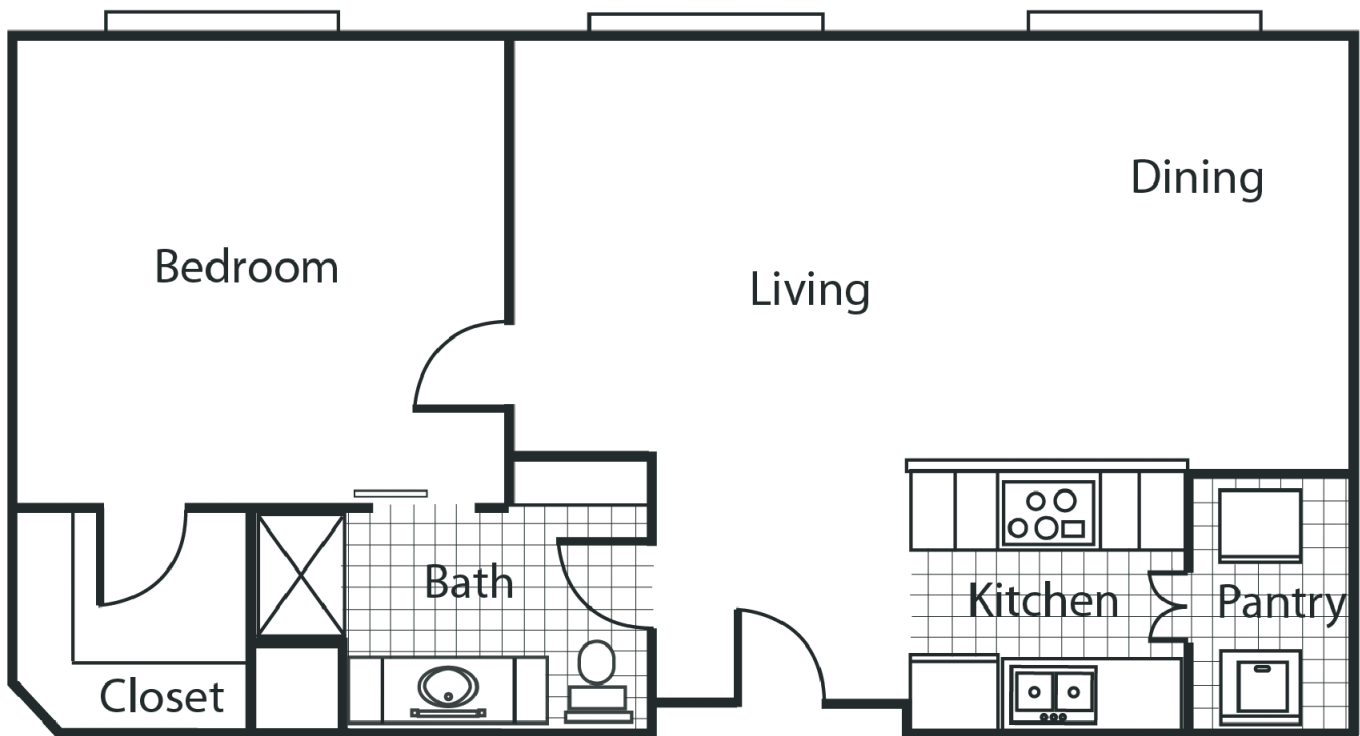

One Bedroom, One Bath
865 SQ. FT.

Home Amenities

- Walk-in shower
- Full kitchens with full size appliances
- Washer and dryer connection
- Dining area
- Spacious closet
- Central heat and air conditioning with individual climate controls
- Ceiling fans
- Includes basic cable
- Gated community