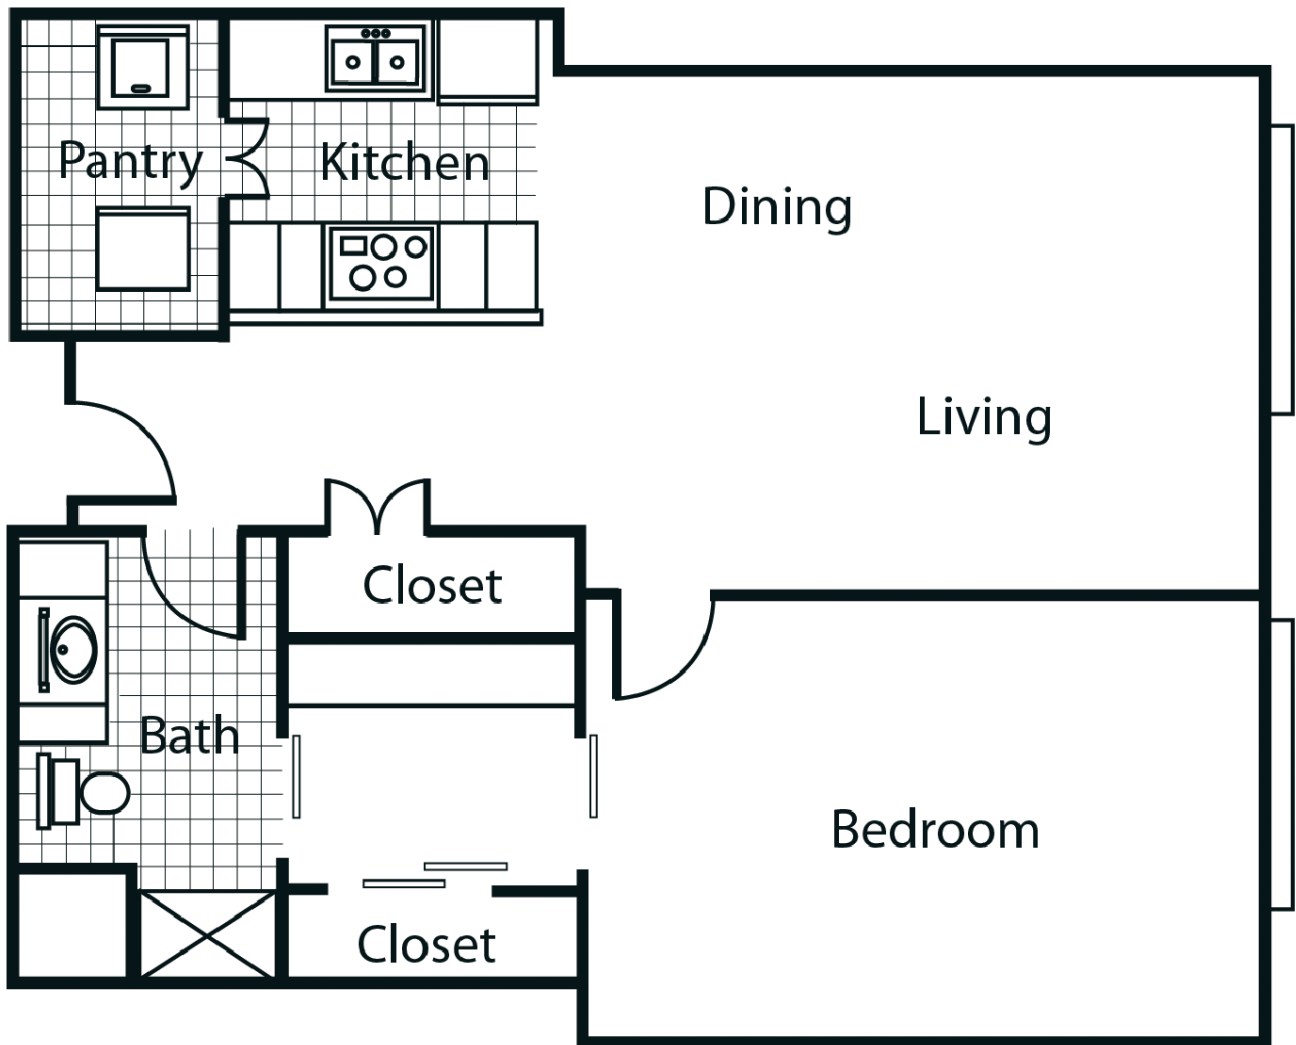

One Bedroom, One Bath
865 SQ. FT.

Home Amenities

- Walk-in shower
- Full kitchens with full size appliances
- Washer and dryer connection
- Dining area
- Spacious closets
- Central heat and air conditioning with individual climate controls
- Ceiling fans
- Includes basic cable
- Gated community

\$ _____