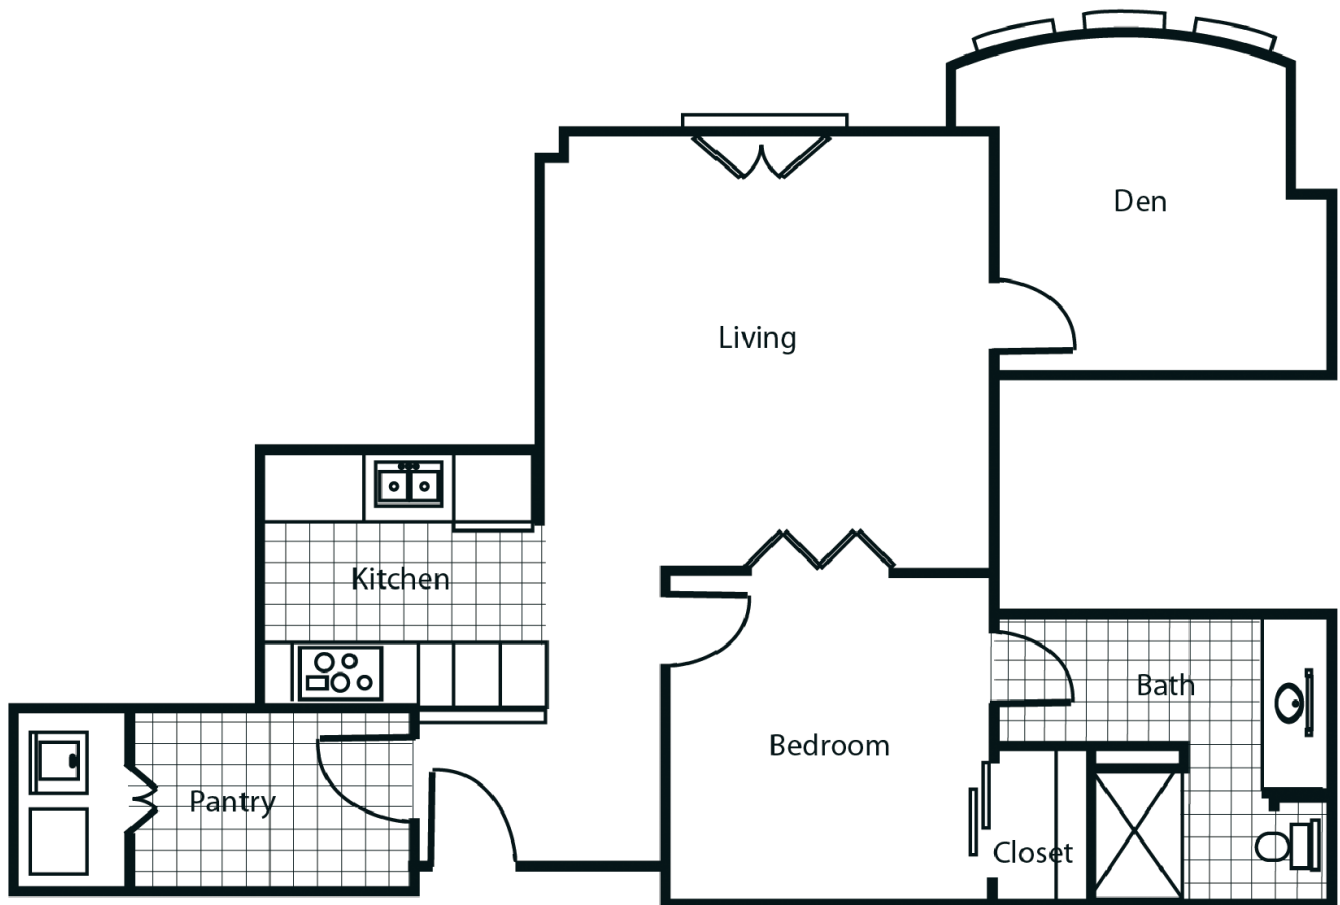

**One Bedroom, One Bath
with Den**

880 SQ. FT.

Home Amenities

- Walk-in shower
- Full kitchens with full size appliances
- Washer and dryer connection
- Dining area
- Spacious closet
- Central heat and air conditioning with individual climate controls
- Ceiling fans
- Includes basic cable
- Gated community

\$ _____