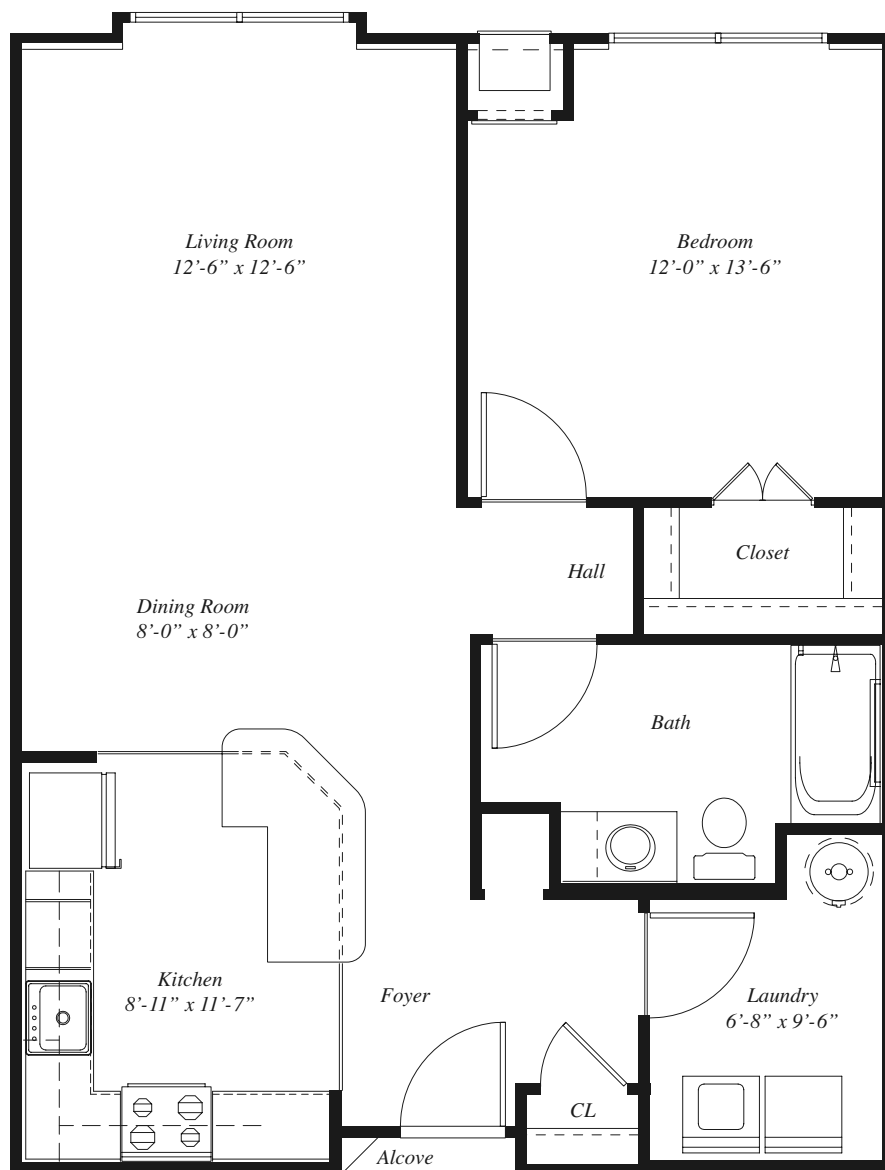

One Bedroom, One Bath

826 SQ. FT.

\$ _____

Apartment Amenities

- 9-foot ceilings, crown molding
- Full kitchens with granite countertops, hardwood cabinets and full-size appliances
- Full-size washer and dryer
- Dining area
- Spacious closet
- Central heat and air conditioning with individual climate controls
- Included utilities (electric, water/ sewer and basic cable)
- Secured entry