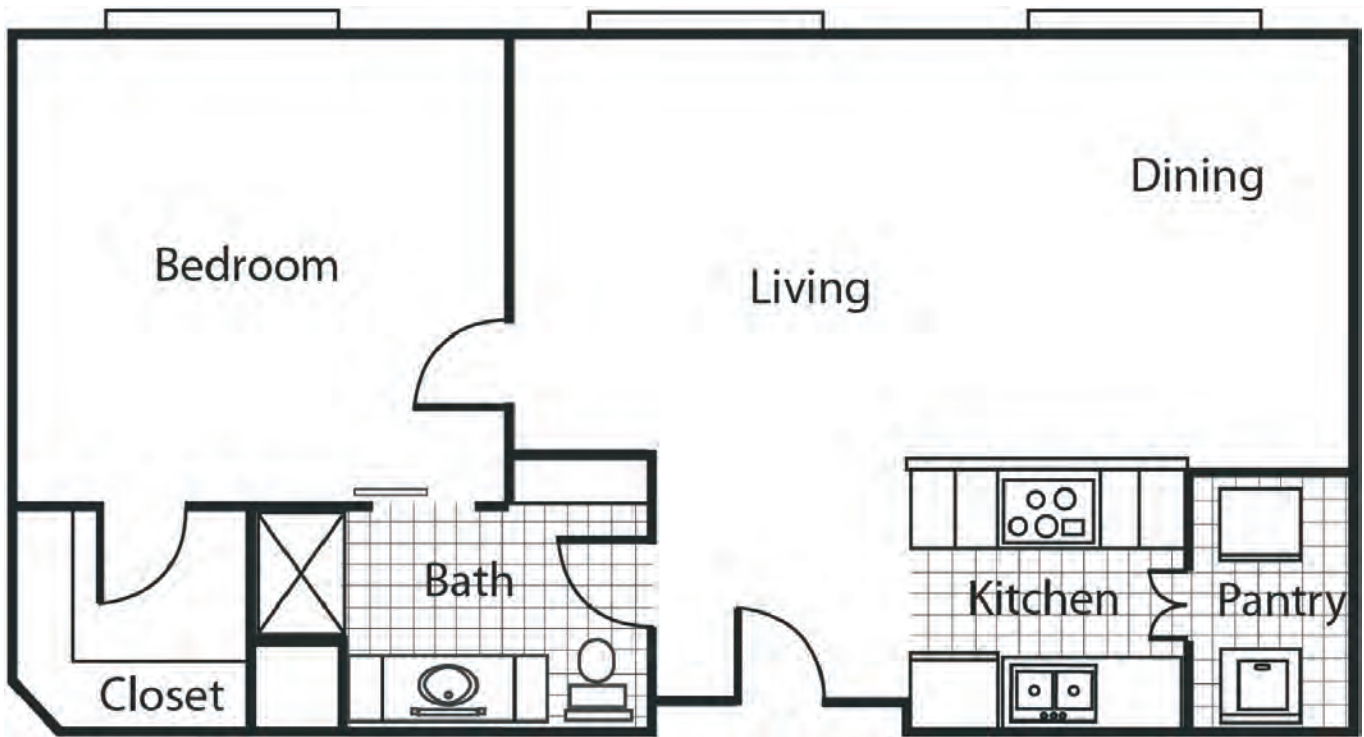

One Bedroom, One Bath
865 SQ. FT.

Home Amenities

- Walk-in shower
- Full kitchens with full size appliances
- Washer and dryer connection
- Dining area
- Spacious closet
- Central heat and air conditioning with individual climate controls
- Ceiling fans
- Includes basic cable
- Gated community