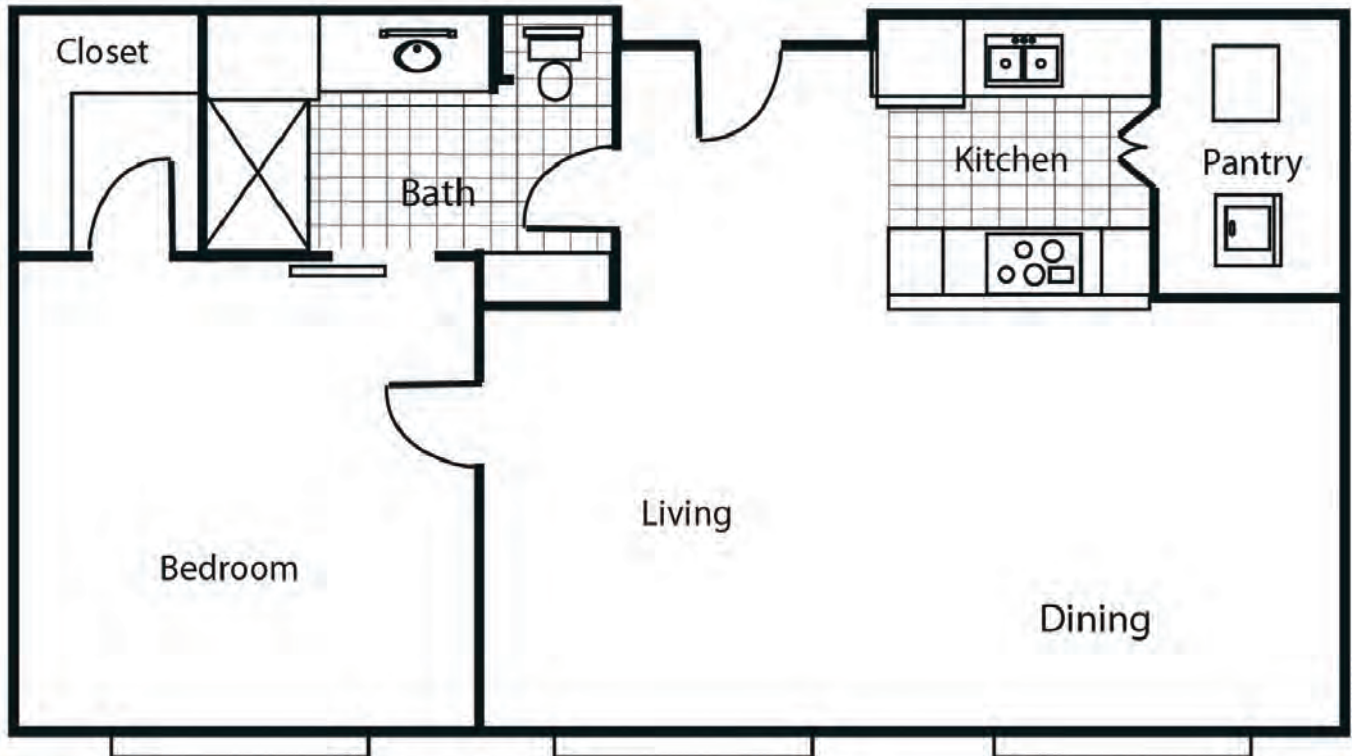

**One Bedroom, One Bath**  
**825 SQ. FT.**

*Home Amenities*

- Walk-in shower
- Full kitchens with full size appliances
- Washer and dryer connection
- Dining area
- Spacious closet
- Central heat and air conditioning with individual climate controls
- Ceiling fans
- Includes basic cable
- Gated community

\$ \_\_\_\_\_