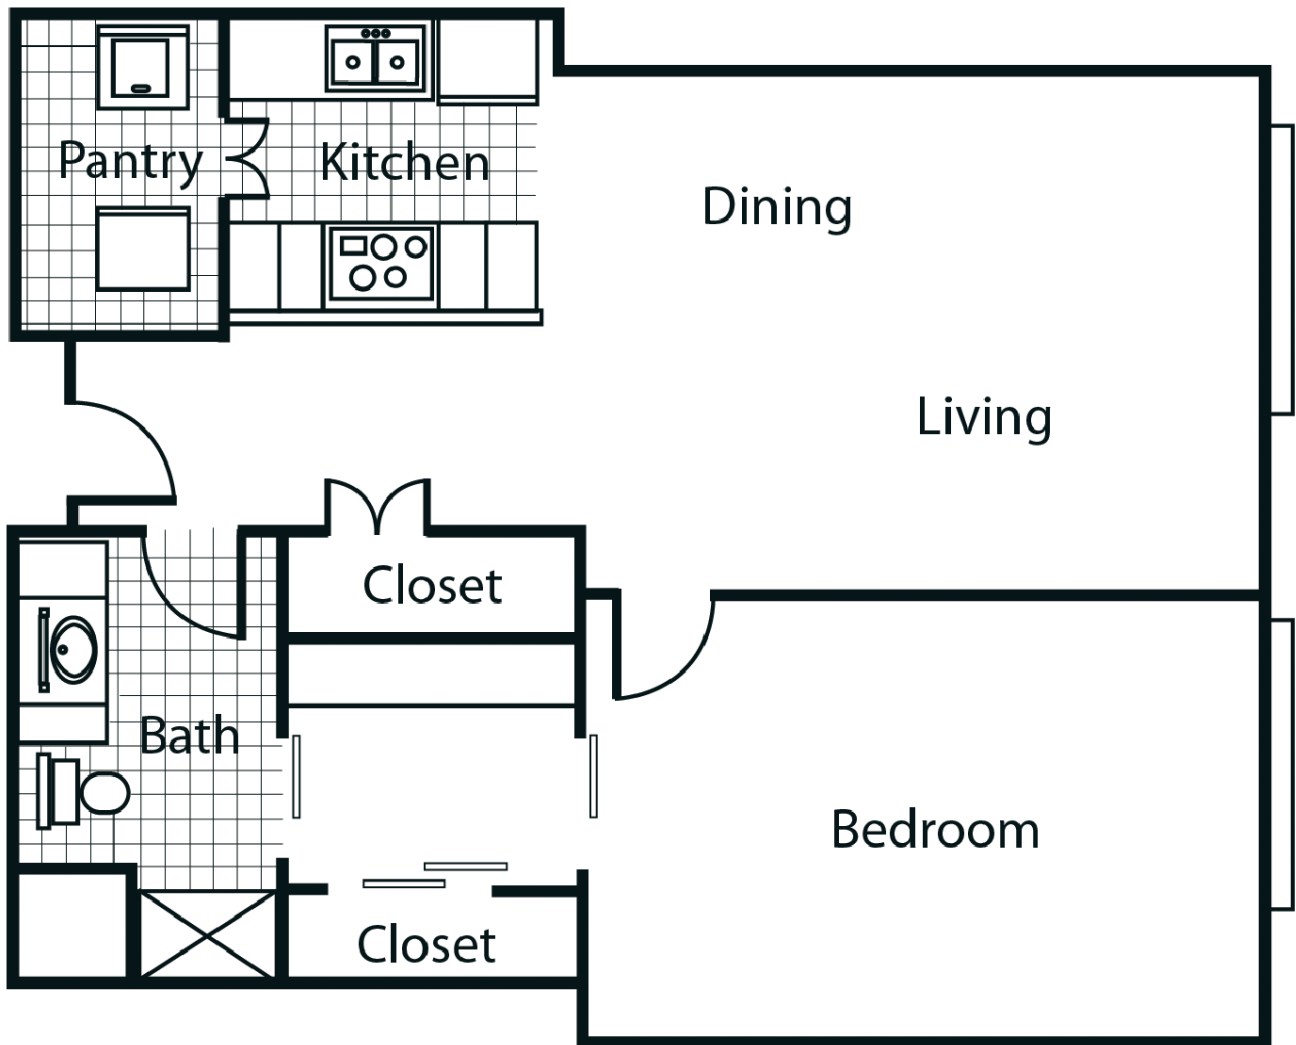

One Bedroom, One Bath
865 SQ. FT.

Home Amenities

- Walk-in shower
- Full kitchens with full size appliances
- Washer and dryer connection
- Dining area
- Spacious closets
- Central heat and air conditioning with individual climate controls
- Ceiling fans
- Includes basic cable
- Gatedcommunity

\$ _____