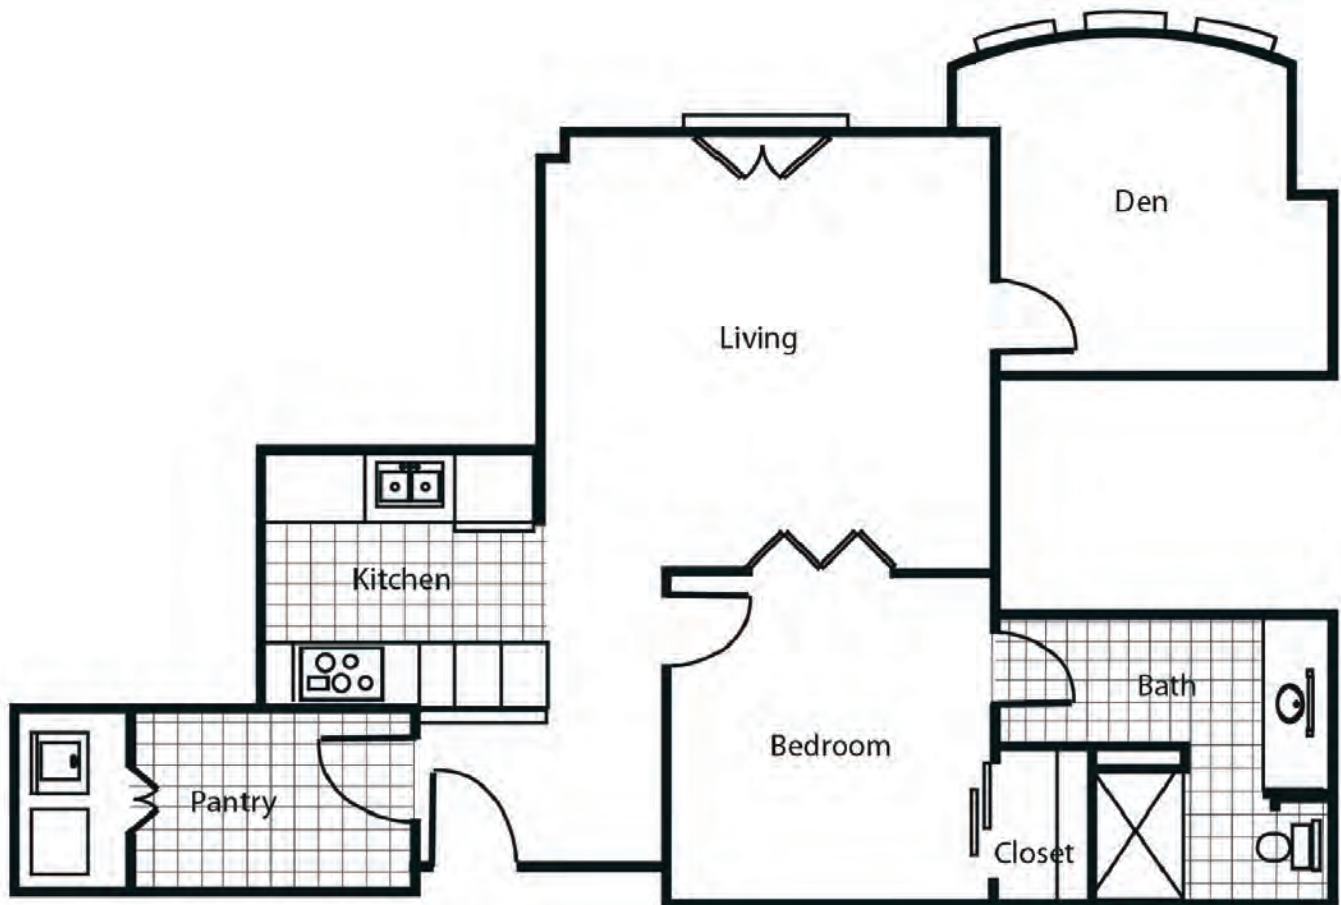

One Bedroom, One Bath with Den

880 SQ. FT.

Home Amenities

- Walk-in shower
- Full kitchens with full size appliances
- Washer and dryer connection
- Dining area
- Spacious closet
- Central heat and air conditioning with individual climate controls
- Ceiling fans
- Includes basic cable
- Gated community

\$ _____